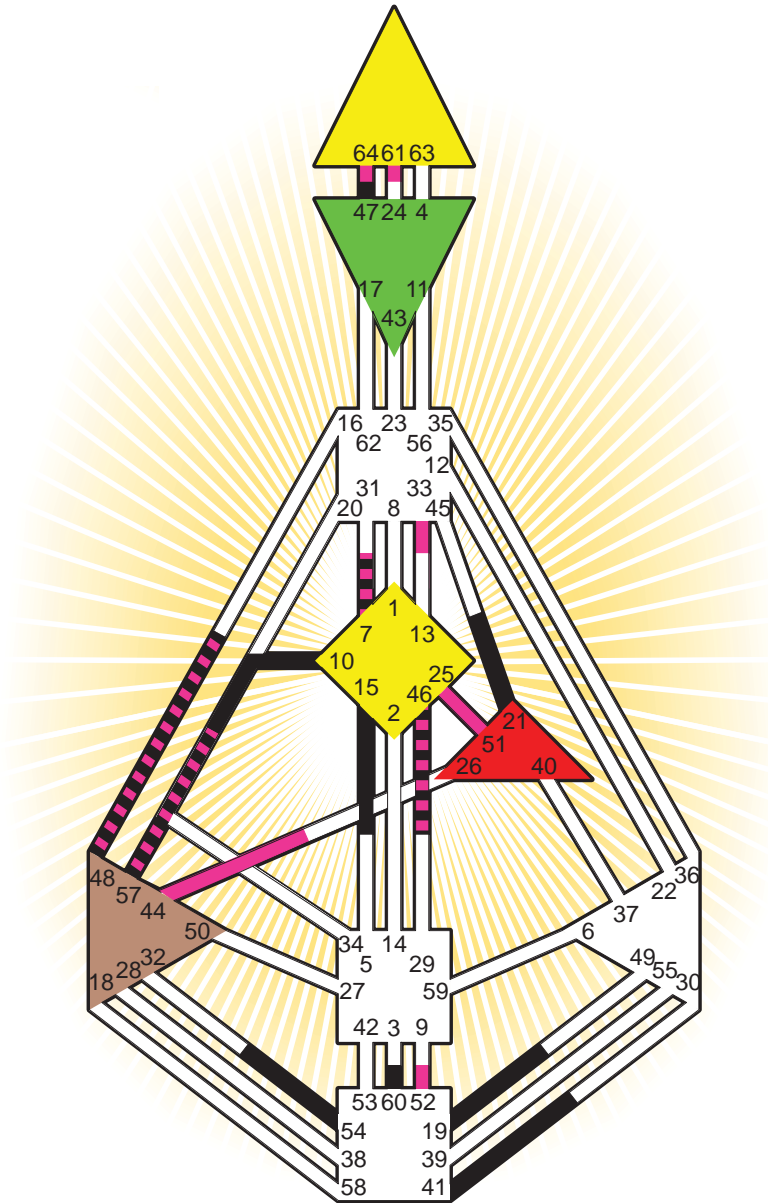

ZEN HUMAN DESIGN

INDIVIDUAL CHART

Robin Gibb

Personality

Douglas, SCO
22. December 1949
03:15:00 GMT
03:15:00 GMT

Design

25. September 1949
08:53:49 GMT

Rodden Rating **AA**

Definition Type

- ☐ No Definition
- ☐ Single Definition
- ☒ Split Definition
- ☐ Triple Split Definition
- ☐ Quadruple Split Definition

Mode

- ☒ To Wait
- ☐ To Do

Defined Centers

- ☐ Throat
- ☒ Ji
- ☐ Sacral
- ☒ Head
- ☒ Heart
- ☐ Root

Awareness

- ☒ Mental (Ajna)
- ☐ Intuitive (Spleen)
- ☐ Emotional (Solar Plexus)

	☉	⊕	☾	♋	♌	♍	♎	♏	♐	♑	♒	♓	
Personality	10.2	15.2	60.5	21.4	48.4	54.2	19.5	46.1	41.3	47.3	15.6	57.3	7.6
Design	46.4	25.4	44.5	51.2	57.2	57.4	44.6	33.4	61.2	64.2	52.2	48.6	7.5