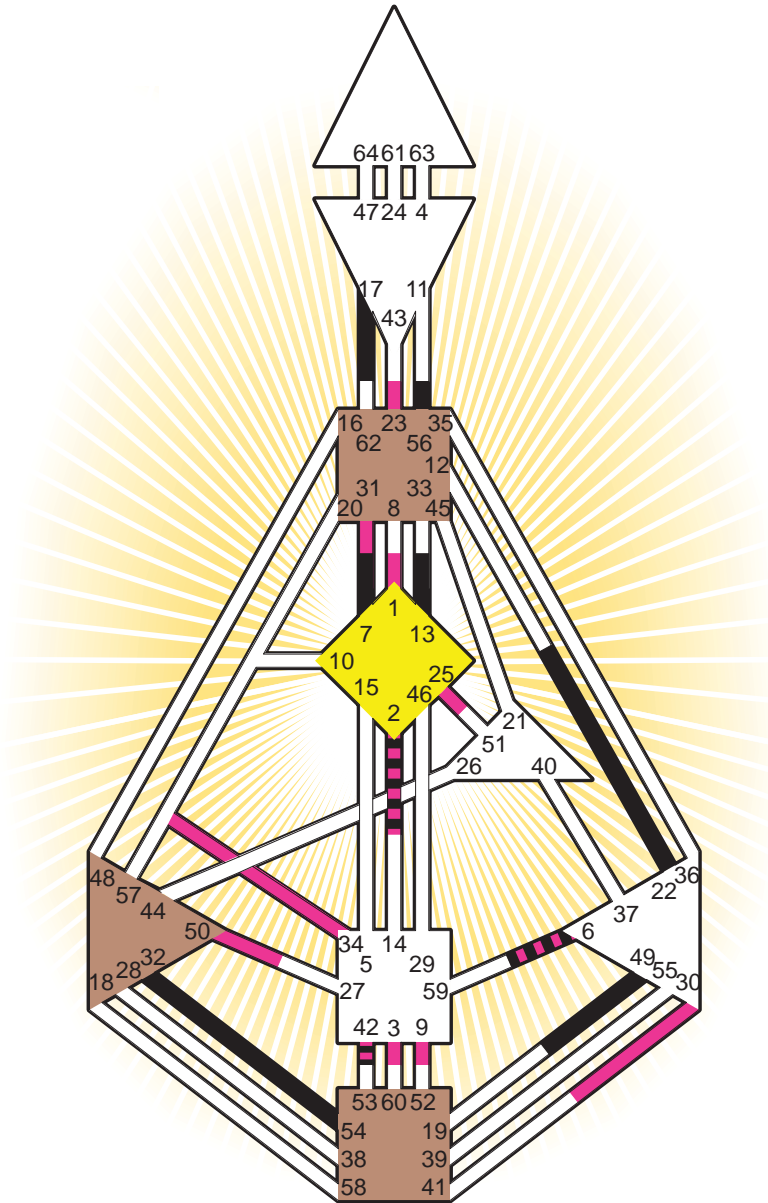

ZEN HUMAN DESIGN

INDIVIDUAL CHART

H. R. Giger

Personality

Chur, CH
 5. February 1940
 16:45:00 MET
 15:45:00 GMT

Design

11. November 1939
 00:15:18 GMT

Rodden Rating C

Definition Type

- No Definition
- Single Definition
- Split Definition
- Triple Split Definition
- Quadruple Split Definition

Mode

- To Wait
- To Do

Defined Centers

- Throat
- Head
- Ji
- Heart
- Sacral
- Root

Awareness

- Mental (Ajna)
- Intuitive (Spleen)
- Emotional (Solar Plexus)

	☉	⊕	☾	♋	♌	♍	♎	♏	♐	♑	♒	♓	
Personality	13.3	<u>7.3</u>	<u>54.1</u>	<u>32.3</u>	42.3	49.1	22.6	42.2	17.4	42.6	2.6	6.3	56.6
Design	1.5	2.5	1.1	50.4	3.4	9.6	34.6	30.1	25.2	42.6	23.2	6.3	<u>31.1</u>