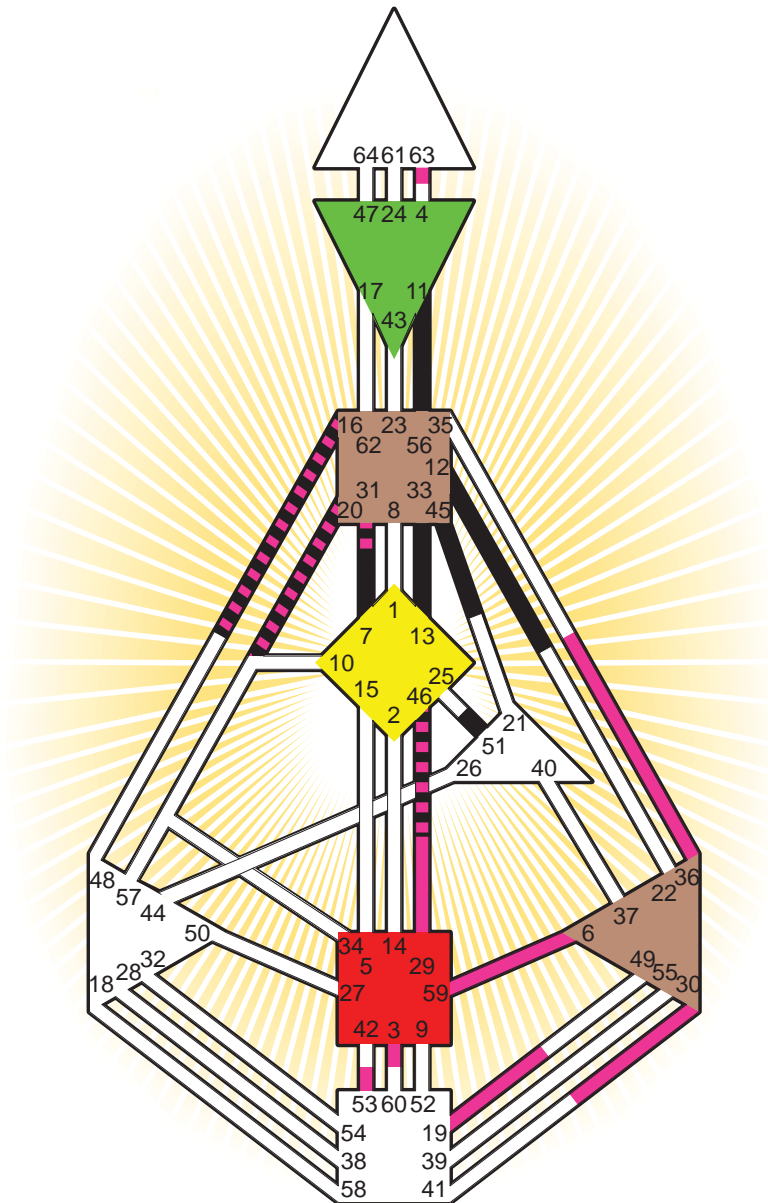

Definition Type

- No Definition
- Single Definition
- Split Definition
- Triple Split Definition
- Quadruple Split Definition

Mode

- To Wait
- To Do

Defined Centers

- Throat
- Head
- Ji
- Heart
- Sacral
- Root

Awareness

- Mental (Ajna)
- Intuitive (Spleen)
- Emotional (Solar Plexus)

	☉	⊕	☾	♋	♌	♍	♎	♏	♐	♑	♒	♓	
Personality	12.4	11.4	11.3	7.5	13.5	20.4	33.4	51.1	56.2	45.1	16.1	46.2	31.4
Design	36.6	6.6	59.1	29.1	30.1	63.3	3.1	19.1	53.1	16.2	20.2	46.3	31.4