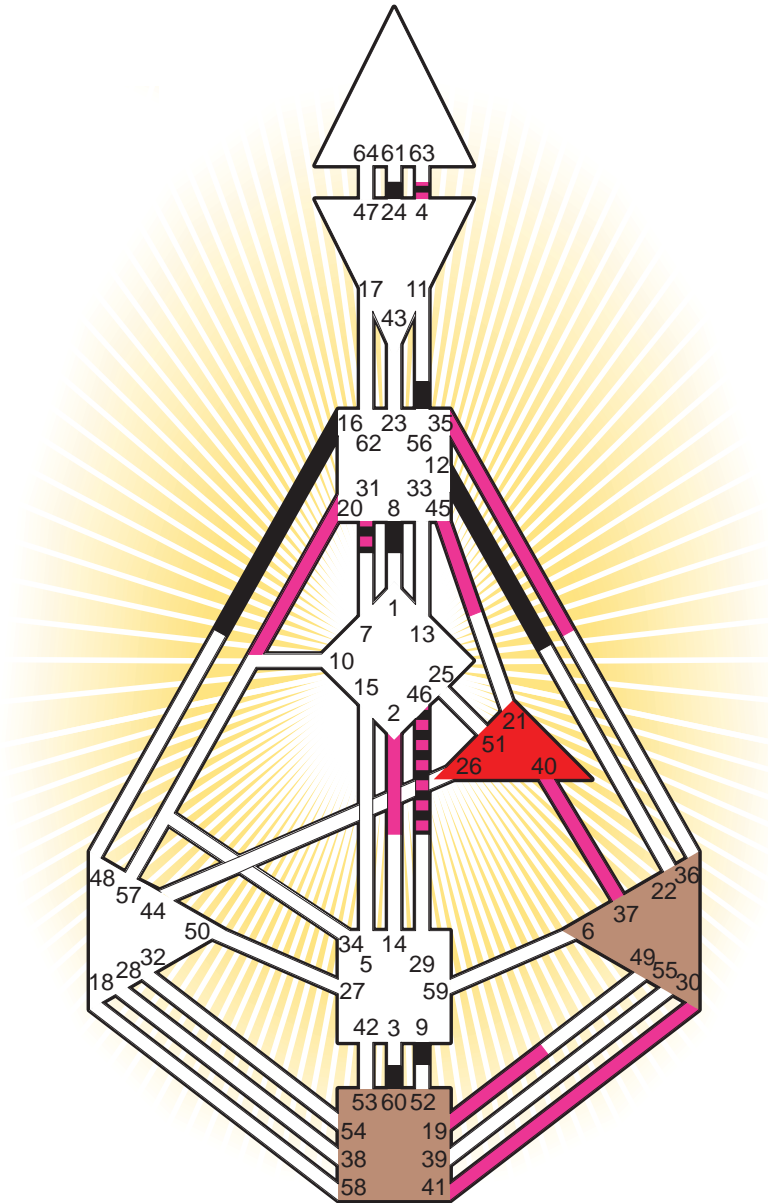

ZEN HUMAN DESIGN

INDIVIDUAL CHART

Rudy Giuliani

Personality

Brooklyn, NY
 28. May 1944
 14:30:00 EDT
 18:30:00 GMT

Design

28. February 1944
 23:31:18 GMT

Rodden Rating **A**

Definition Type

- No Definition
- Single Definition
- Split Definition
- Triple Split Definition
- Quadruple Split Definition

Mode

- To Wait
- To Do

Defined Centers

- Throat
- Head
- Ji
- Heart
- Sacral
- Root

Awareness

- Mental (Ajna)
- Intuitive (Spleen)
- Emotional (Solar Plexus)

	☉	⊕	☾	♋	♌	♍	♎	♏	♐	♑	♒	♓	
Personality	16.2	9.2	4.6	56.3	60.3	24.6	8.6	31.2	4.2	12.5	16.4	46.4	31.6
Design	37.4	40.4	2.4	31.5	41.5	30.1	19.2	35.6	4.2	45.3	20.6	46.6	31.6