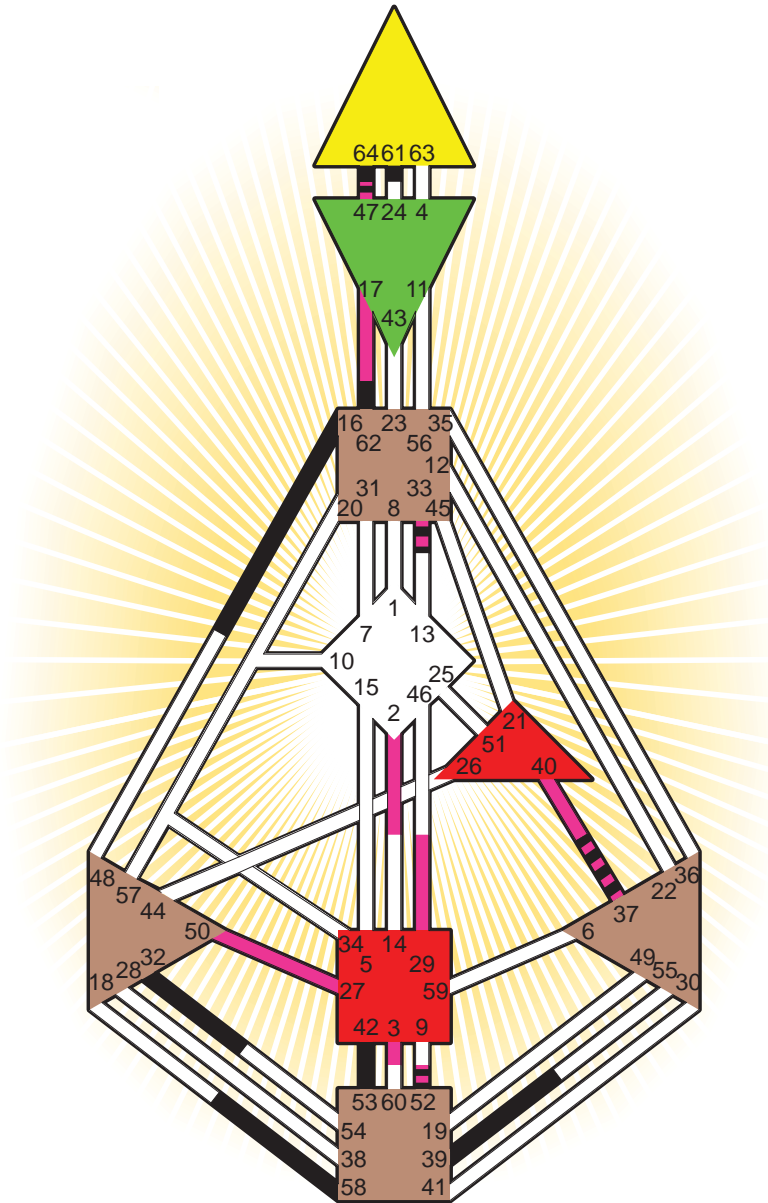

ZEN HUMAN DESIGN

INDIVIDUAL CHART

John Glenn

Personality

Cambridge, OH
 18. July 1921
 03:00:00 EST
 08:00:00 GMT

Design

17. April 1921
 16:56:36 GMT

Rodden Rating **AA**

Definition Type

- No Definition
- Single Definition
- Split Definition
- Triple Split Definition
- Quadruple Split Definition

Mode

- To Wait
- To Do

Defined Centers

- Throat
- Head
- Ji
- Heart
- Sacral
- Root

Awareness

- Mental (Ajna)
- Intuitive (Spleen)
- Emotional (Solar Plexus)

	☉	☊	☋	♈	♉	♊	♋	♌	♍	♎	♏	♐	♑
Personality	62.5	61.5	58.3	32.2	42.2	39.2	16.5	53.5	64.5	47.4	37.4	33.6	52.6
Design	3.1	50.1	29.4	50.1	3.1	17.2	27.4	2.4	40.4	47.3	37.3	33.4	52.4