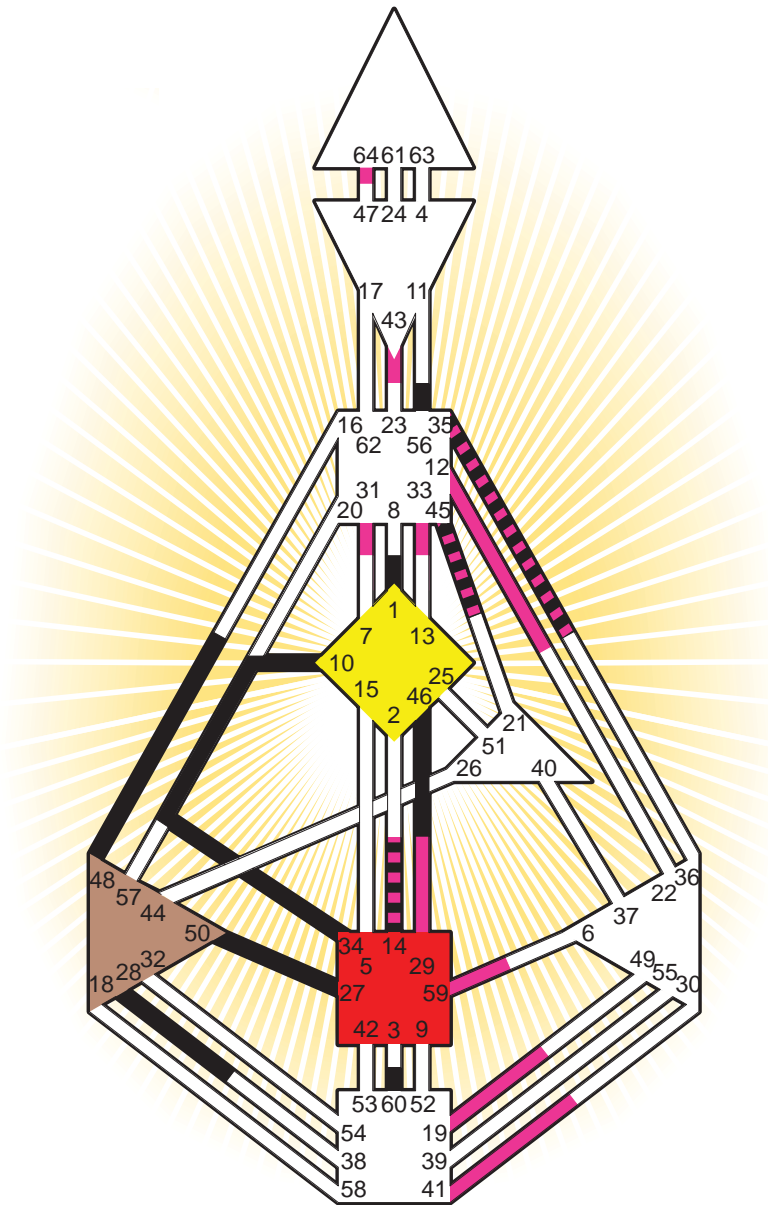

ZEN HUMAN DESIGN

INDIVIDUAL CHART

Josef Goebbels

Personality

Rheydt, D
 29. October 1897
 23:30:00 MET
 22:30:00 GMT

Design

31. July 1897
 19:53:47 GMT

Rodden Rating **AA**

Definition Type

- No Definition
- Single Definition
- Split Definition
- Triple Split Definition
- Quadruple Split Definition

Mode

- To Wait
- To Do

Defined Centers

- Throat
- Head
- Ji
- Heart
- Sacral
- Root

Awareness

- Mental (Ajna)
- Intuitive (Spleen)
- Emotional (Solar Plexus)

	☉	⊕	☾	♋	♌	♍	♎	♏	♐	♑	♒	♓	
Personality	28.6	<u>27.6</u>	<u>10.5</u>	60.5	56.5	<u>50.5</u>	48.2	1.1	<u>46.3</u>	<u>34.1</u>	14.4	45.6	35.4
Design	33.2	19.2	59.6	41.5	31.5	<u>29.1</u>	12.3	64.4	64.1	43.6	14.1	45.6	35.4