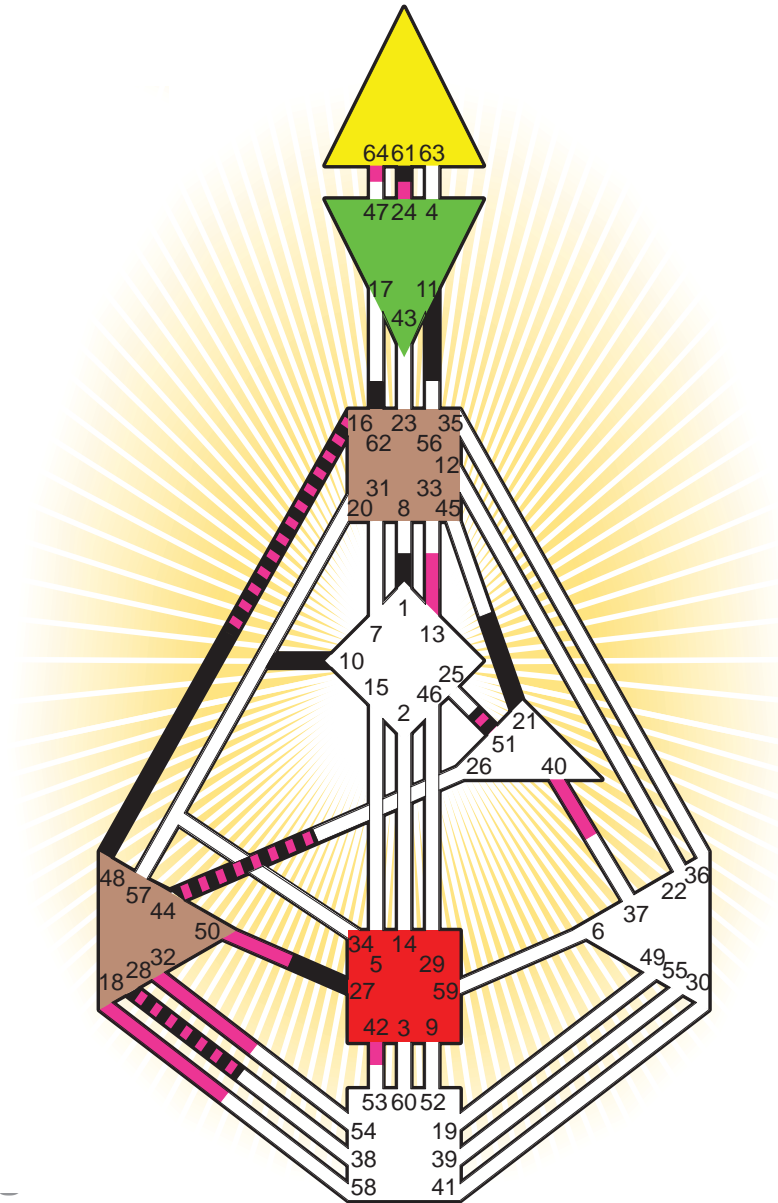

ZEN HUMAN DESIGN

INDIVIDUAL CHART

Hermann Göring

Personality

Rosenheim, D
 12. January 1893
 04:00:00 LMT
 03:11:32 GMT

Design

17. October 1892
 02:44:06 GMT

Rodden Rating **AA**

Definition Type

- No Definition
- Single Definition
- Split Definition
- Triple Split Definition
- Quadruple Split Definition

Mode

- To Wait
- To Do

Defined Centers

- Throat
- Ji
- Sacral
- Head
- Heart
- Root

Awareness

- Mental (Ajna)
- Intuitive (Spleen)
- Emotional (Solar Plexus)

	☉	⊕	☾	♋	♌	♍	♎	♏	♐	♑	♒	♓	
Personality	<u>61.2</u>	<u>62.2</u>	1.3	<u>27.3</u>	<u>28.3</u>	10.4	11.3	21.1	51.2	<u>48.4</u>	<u>44.3</u>	<u>16.4</u>	<u>16.3</u>
Design	32.4	42.4	64.3	<u>24.1</u>	44.1	<u>50.5</u>	40.5	13.6	51.5	18.3	28.4	<u>16.6</u>	<u>16.5</u>