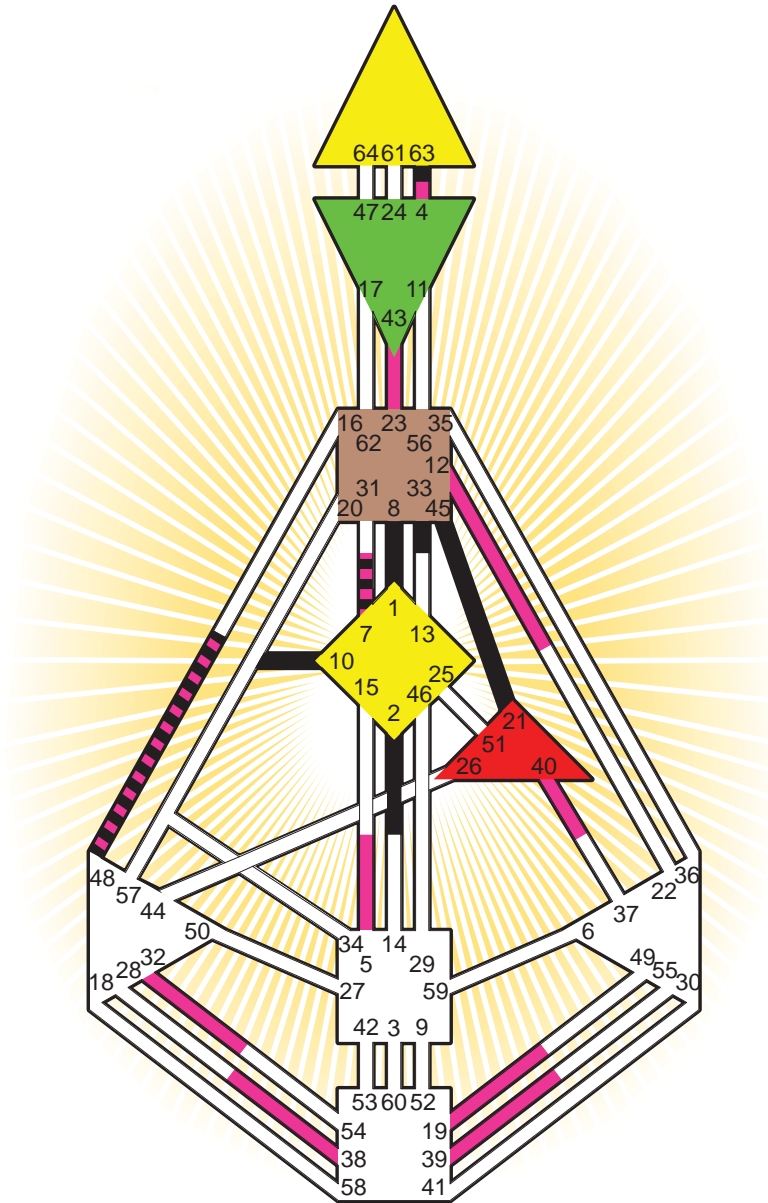

ZEN HUMAN DESIGN

INDIVIDUAL CHART

Al Gore

Personality

Washington, DC
 31. March 1948
 12:53:00 EST
 17:53:00 GMT

Design

4. January 1948
 09:06:53 GMT

Rodden Rating **AA**

Definition Type

- No Definition
- Single Definition
- Split Definition
- Triple Split Definition
- Quadruple Split Definition

Mode

- To Wait
- To Do

Defined Centers

- Throat
- Head
- Ji
- Heart
- Sacral
- Root

Awareness

- Mental (Ajna)
- Intuitive (Spleen)
- Emotional (Solar Plexus)

	☉	⊕	☾	♈	♉	♊	♋	♌	♍	♎	♏	♐	♑
Personality	<u>21.2</u>	<u>48.2</u>	<u>10.6</u>	<u>2.2</u>	<u>1.2</u>	<u>63.6</u>	<u>8.2</u>	<u>7.6</u>	<u>10.1</u>	<u>7.3</u>	<u>45.6</u>	<u>48.3</u>	<u>33.6</u>
Design	<u>38.4</u>	<u>39.4</u>	<u>32.4</u>	<u>23.4</u>	<u>43.4</u>	<u>38.5</u>	<u>19.6</u>	<u>40.2</u>	<u>5.5</u>	<u>4.4</u>	<u>12.1</u>	<u>48.4</u>	<u>7.2</u>