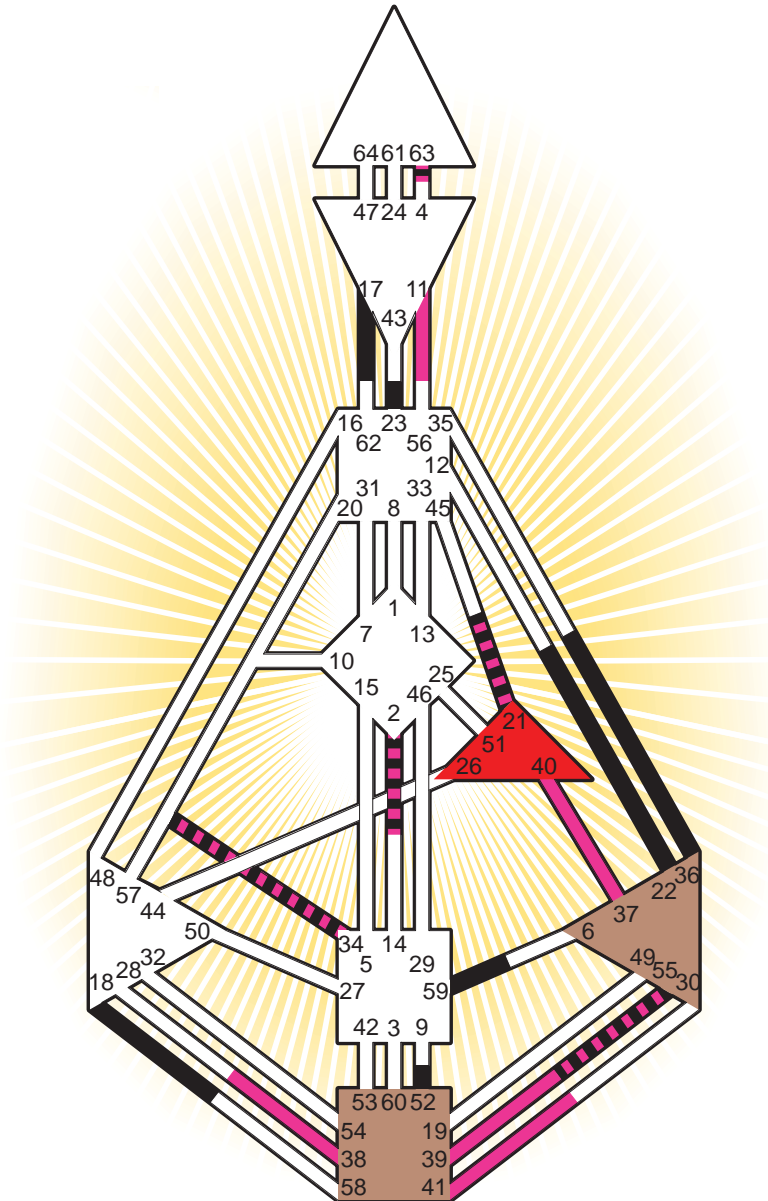

ZEN HUMAN DESIGN

INDIVIDUAL CHART

Maxim Gorky

Personality

Nizhny Novgorod, SSR
 28. March 1868
 03:00:00 LMT
 00:04:00 GMT

Design

31. December 1867
 16:56:38 GMT

Rodden Rating **DD**

Definition Type

- No Definition
- Single Definition
- Split Definition
- Triple Split Definition
- Quadruple Split Definition

Mode

- To Wait
- To Do

Defined Centers

- Throat
- Head
- Ji
- Heart
- Sacral
- Root

Awareness

- Mental (Ajna)
- Intuitive (Spleen)
- Emotional (Solar Plexus)

	☉	⊕	☾	♋	♌	♍	♎	♏	♐	♑	♒	♓	
Personality	17.4	18.4	23.4	59.5	<u>55.5</u>	63.1	23.1	22.2	36.3	34.6	52.6	21.6	2.2
Design	38.1	<u>39.1</u>	63.1	<u>40.1</u>	<u>37.1</u>	11.4	41.2	38.1	<u>55.5</u>	34.2	<u>39.2</u>	21.3	2.2