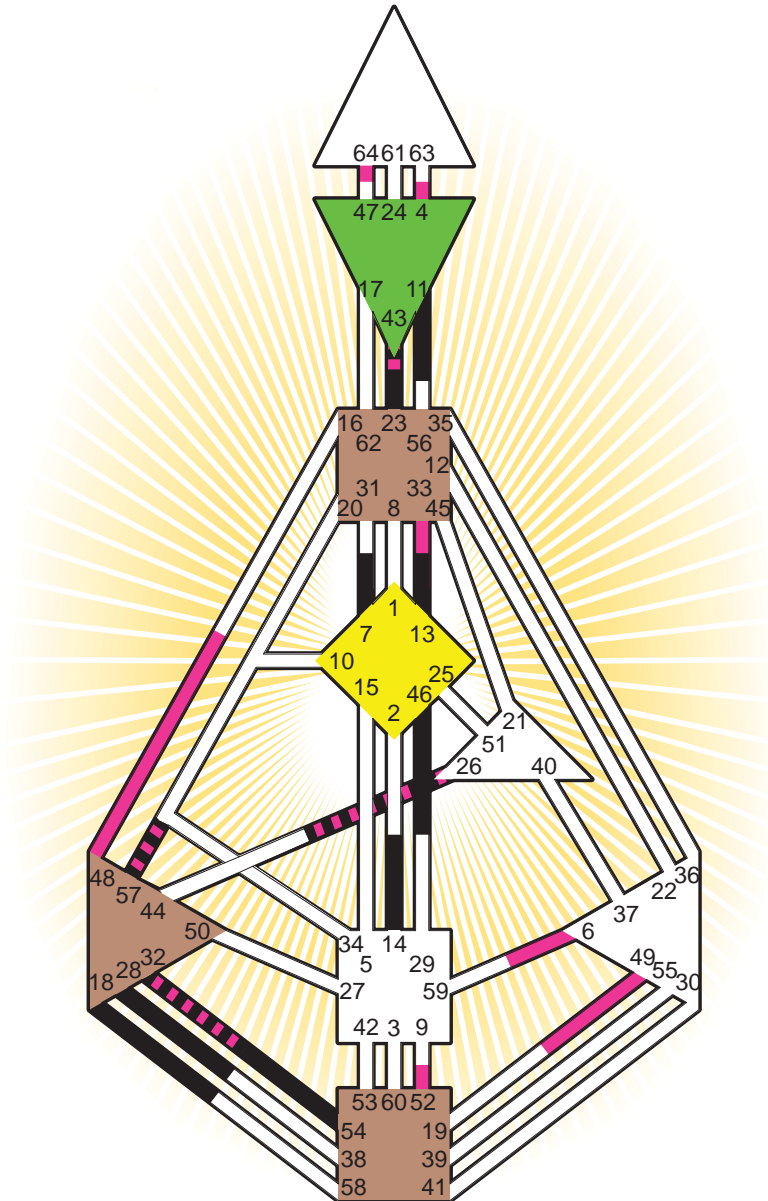

ZEN HUMAN DESIGN

INDIVIDUAL CHART

Ryan Gosling

Personality

London ON, CDN
 12. November 1980
 14:34:00 EST
 19:34:00 GMT

Design

15. August 1980
 06:43:11 GMT

Rodden Rating **C**

Definition Type

- No Definition
- Single Definition
- Split Definition
- Triple Split Definition
- Quadruple Split Definition

Mode

- To Wait
- To Do

Defined Centers

- Throat
- Head
- Ji
- Heart
- Sacral
- Root

Awareness

- Mental (Ajna)
- Intuitive (Spleen)
- Emotional (Solar Plexus)

	☉	⊕	☾	♋	♌	♍	♎	♏	♐	♑	♒	♓	
Personality	<u>43.2</u>	<u>23.2</u>	<u>54.2</u>	7.2	<u>13.2</u>	28.3	57.2	11.1	46.6	18.3	14.2	26.5	<u>32.3</u>
Design	4.4	49.4	48.4	4.2	49.2	<u>33.4</u>	52.4	<u>32.1</u>	64.4	6.4	<u>43.3</u>	26.4	57.5