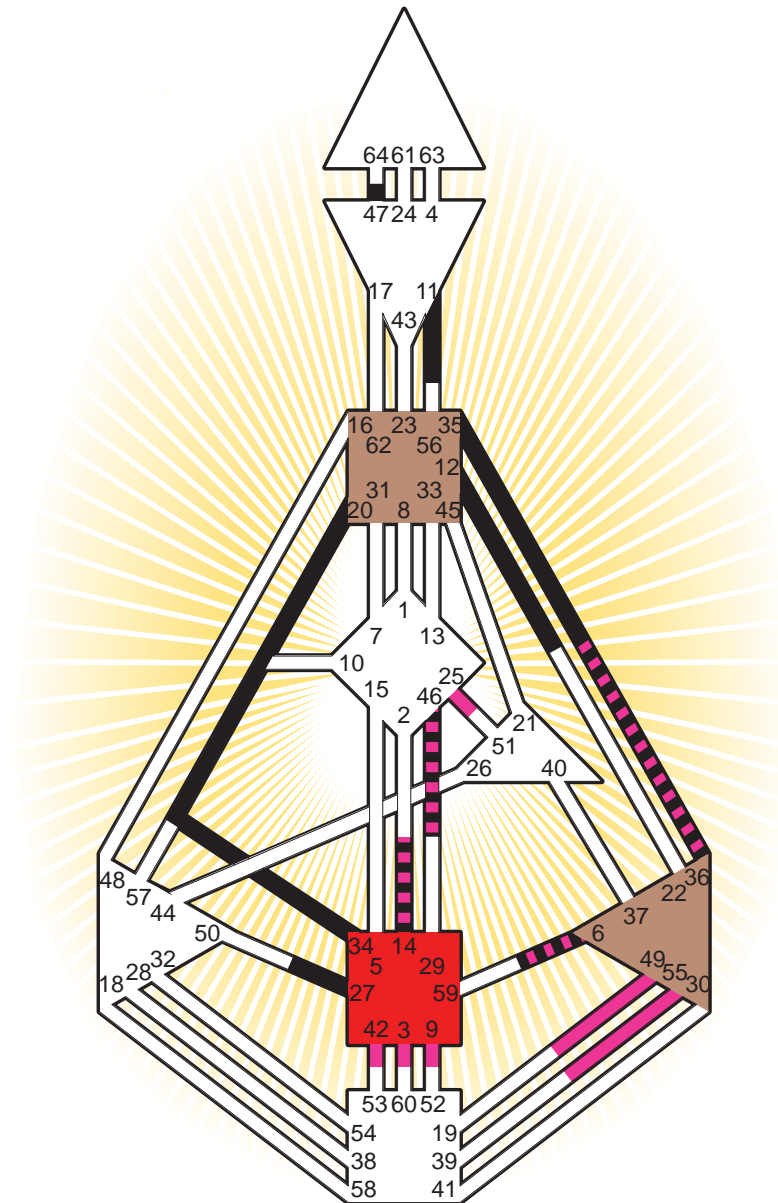

ZEN HUMAN DESIGN

INDIVIDUAL CHART

Steffi Graf

Personality

Mannheim, D
 14. June 1969
 04:40:00 MET
 03:40:00 GMT

Design

15. March 1969
 16:17:29 GMT

Rodden Rating **AA**

Definition Type

- No Definition
- Single Definition
- Split Definition
- Triple Split Definition
- Quadruple Split Definition

Mode

- To Wait
- To Do

Defined Centers

- Throat
- Head
- Ji
- Heart
- Sacral
- Root

Awareness

- Mental (Ajna)
- Intuitive (Spleen)
- Emotional (Solar Plexus)

	☉	⊕	☾	♋	♌	♍	♎	♏	♐	♑	♒	♓	
Personality	12.1	11.1	<u>35.3</u>	<u>36.4</u>	6.4	<u>20.5</u>	27.6	<u>34.6</u>	6.5	27.4	46.2	14.3	47.6
Design	<u>36.3</u>	6.3	49.4	25.3	46.3	55.5	3.1	9.3	46.4	42.4	46.5	14.5	6.2