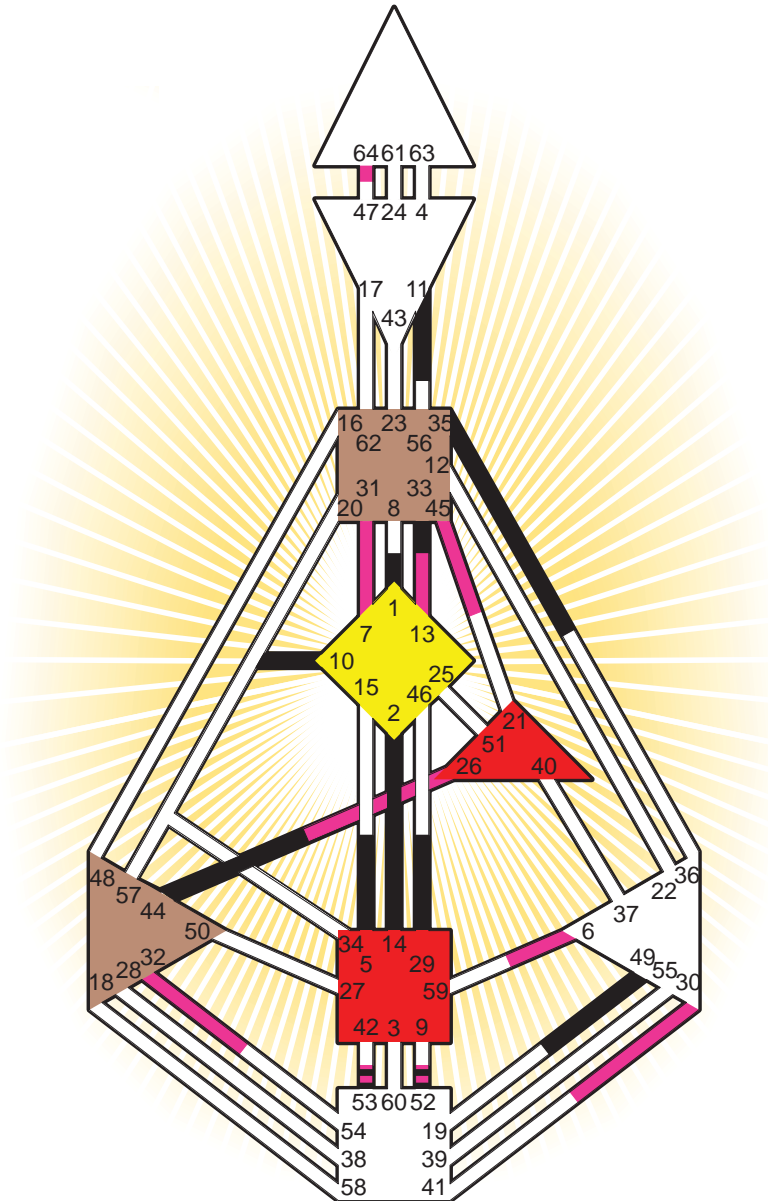

#### Definition Type

- No Definition
- Single Definition
- Split Definition
- Triple Split Definition
- Quadruple Split Definition

#### Mode

- To Wait
- To Do

#### Defined Centers

- Throat
- Head
- Ji
- Heart
- Sacral
- Root

#### Awareness

- Mental (Ajna)
- Intuitive (Spleen)
- Emotional (Solar Plexus)

	☉	⊕	☾	♈	♉	♊	♋	♌	♍	♎	♏	♐	♑
Personality	1.2	<u>2.2</u>	10.1	5.2	35.2	<u>14.5</u>	<u>44.4</u>	11.6	53.1	29.3	49.6	<u>33.2</u>	52.3
Design	<u>7.4</u>	<u>13.4</u>	6.1	<u>26.4</u>	45.4	<u>64.3</u>	<u>53.5</u>	32.6	<u>52.3</u>	<u>7.5</u>	30.2	<u>31.6</u>	52.3