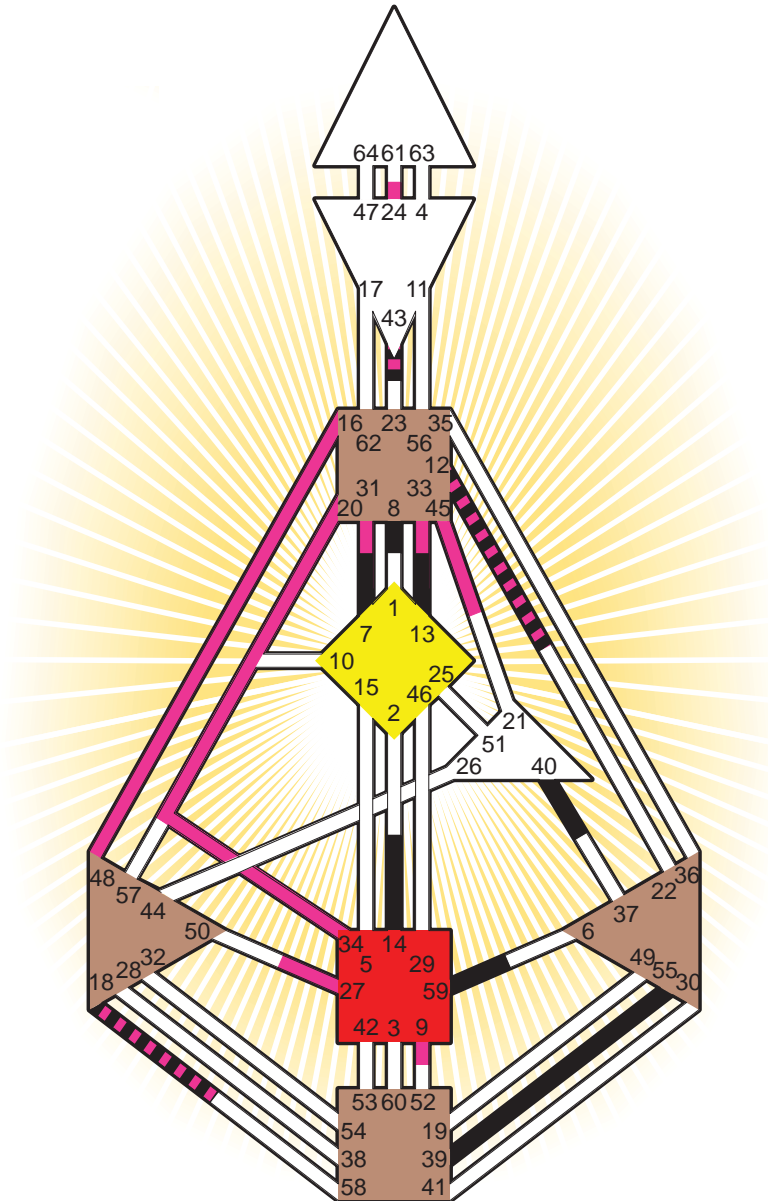

Temple Grandin

Personality

Boston, MA
 29. August 1947
 14:30:00 EDT
 18:30:00 GMT

Design

29. May 1947
 19:08:20 GMT

Rodden Rating **AA**

Definition Type

- No Definition
- Single Definition
- Split Definition
- Triple Split Definition
- Quadruple Split Definition

Mode

- To Wait
- To Do

Defined Centers

- Throat
- Head
- Ji
- Heart
- Sacral
- Root

Awareness

- Mental (Ajna)
- Intuitive (Spleen)
- Emotional (Solar Plexus)

	☉	⊕	☾	♈	♉	♊	♋	♌	♍	♎	♏	♐	♑
Personality	59.6	55.6	13.1	8.4	14.4	40.1	59.5	39.1	43.2	7.3	12.4	18.6	7.1
Design	16.2	9.2	48.1	20.3	34.3	12.1	24.5	27.5	43.3	31.3	45.5	18.5	33.4