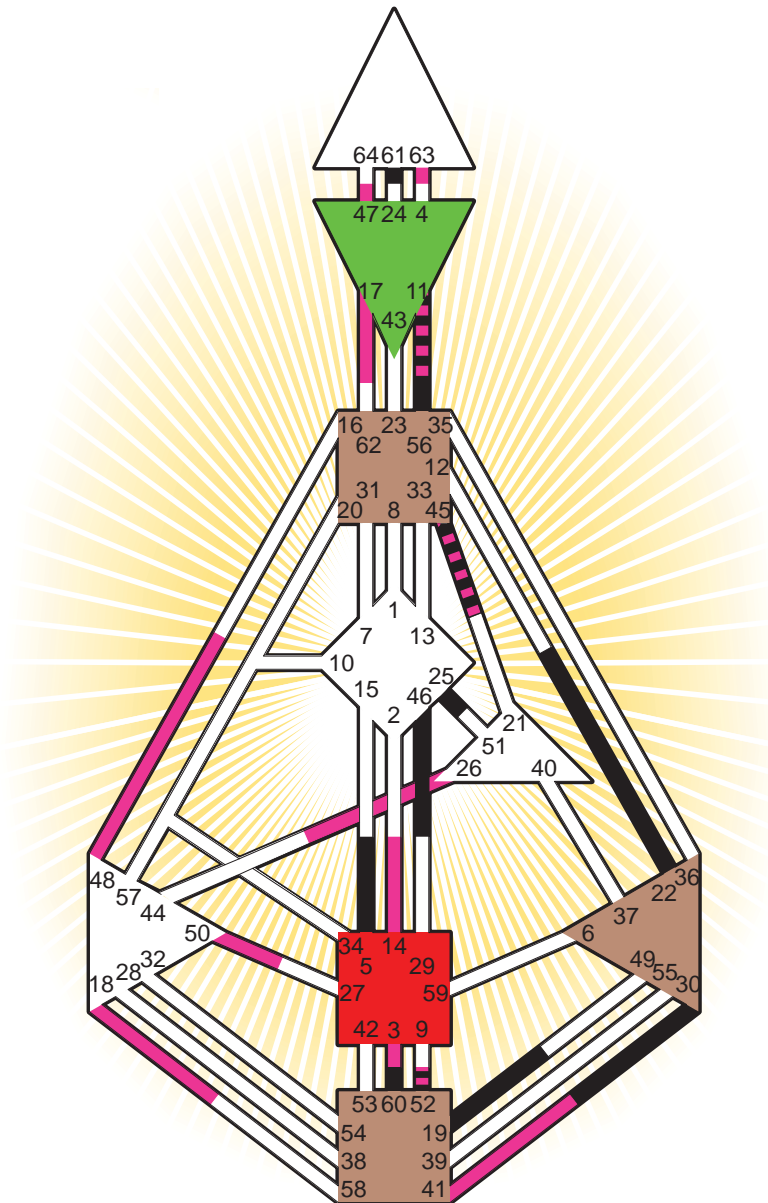

ZEN HUMAN DESIGN

INDIVIDUAL CHART

Cary Grant

Personality

Bristol, GBE
18. January 1904
01:07:00 GMT
01:07:00 GMT

Design

23. October 1903
02:55:14 GMT

Rodden Rating **B**

Definition Type

- ☐ No Definition
- ☐ Single Definition
- ☒ Split Definition
- ☐ Triple Split Definition
- ☐ Quadruple Split Definition

Mode

- ☒ To Wait
- ☐ To Do

Defined Centers

- ☒ Throat
- ☐ Head
- ☐ Ji
- ☐ Heart
- ☒ Sacral
- ☐ Root

Awareness

- ☒ Mental (Ajna)
- ☐ Intuitive (Spleen)
- ☐ Emotional (Solar Plexus)

	☉	⊕	☾	♋	♌	♍	♎	♏	♐	♑	♒	♓	
Personality	<u>60.1</u>	<u>56.1</u>	<u>60.5</u>	46.2	25.2	61.5	5.5	<u>30.5</u>	22.4	19.3	<u>11.6</u>	52.1	45.3
Design	<u>50.3</u>	<u>3.3</u>	<u>14.6</u>	18.3	17.3	48.2	47.3	26.6	<u>63.3</u>	<u>41.1</u>	<u>11.1</u>	52.3	45.4