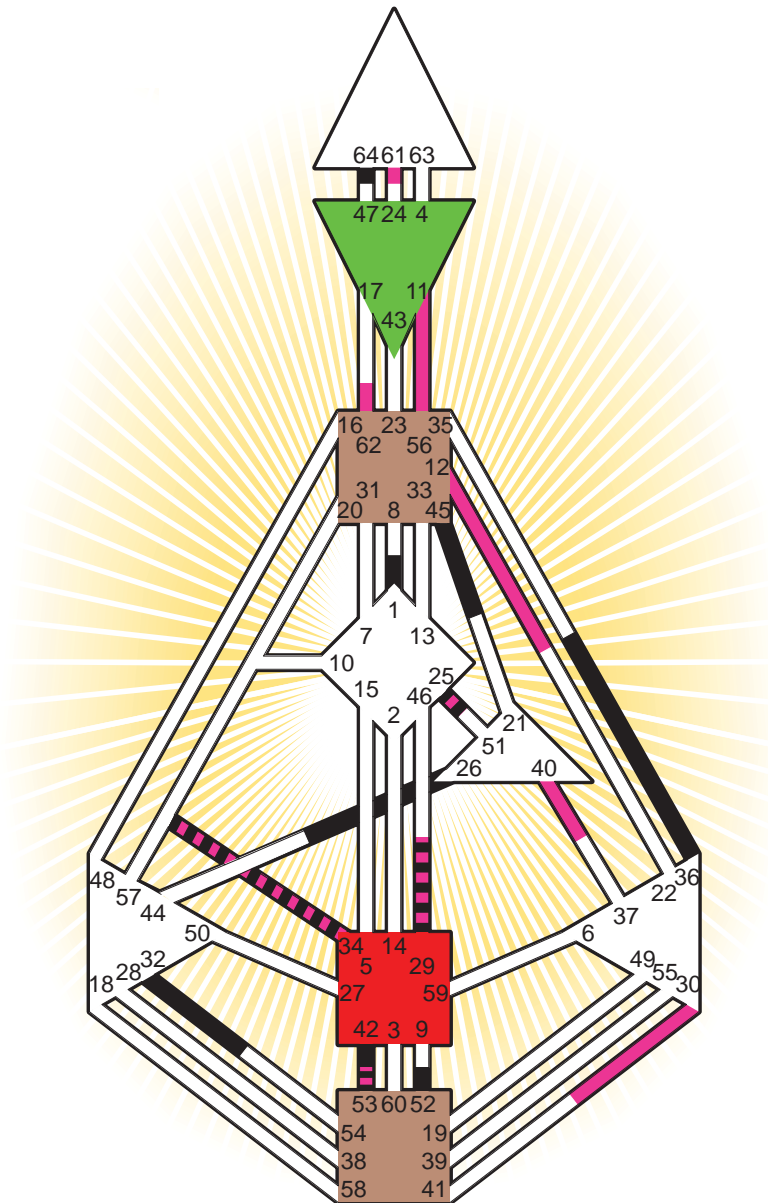

Definition Type

- No Definition
- Single Definition
- Split Definition
- Triple Split Definition
- Quadruple Split Definition

Mode

- To Wait
- To Do

Defined Centers

- Throat
- Head
- Ji
- Heart
- Sacral
- Root

Awareness

- Mental (Ajna)
- Intuitive (Spleen)
- Emotional (Solar Plexus)

	☉	⊕	☾	♋	♌	♍	♎	♏	♐	♑	♒	♓	
Personality	32.2	<u>42.2</u>	52.2	45.4	26.4	1.4	64.2	32.3	36.4	34.6	25.3	29.5	<u>53.3</u>
Design	62.4	61.4	30.5	12.6	<u>11.6</u>	<u>56.2</u>	40.3	29.1	25.6	34.2	25.6	29.2	<u>53.1</u>