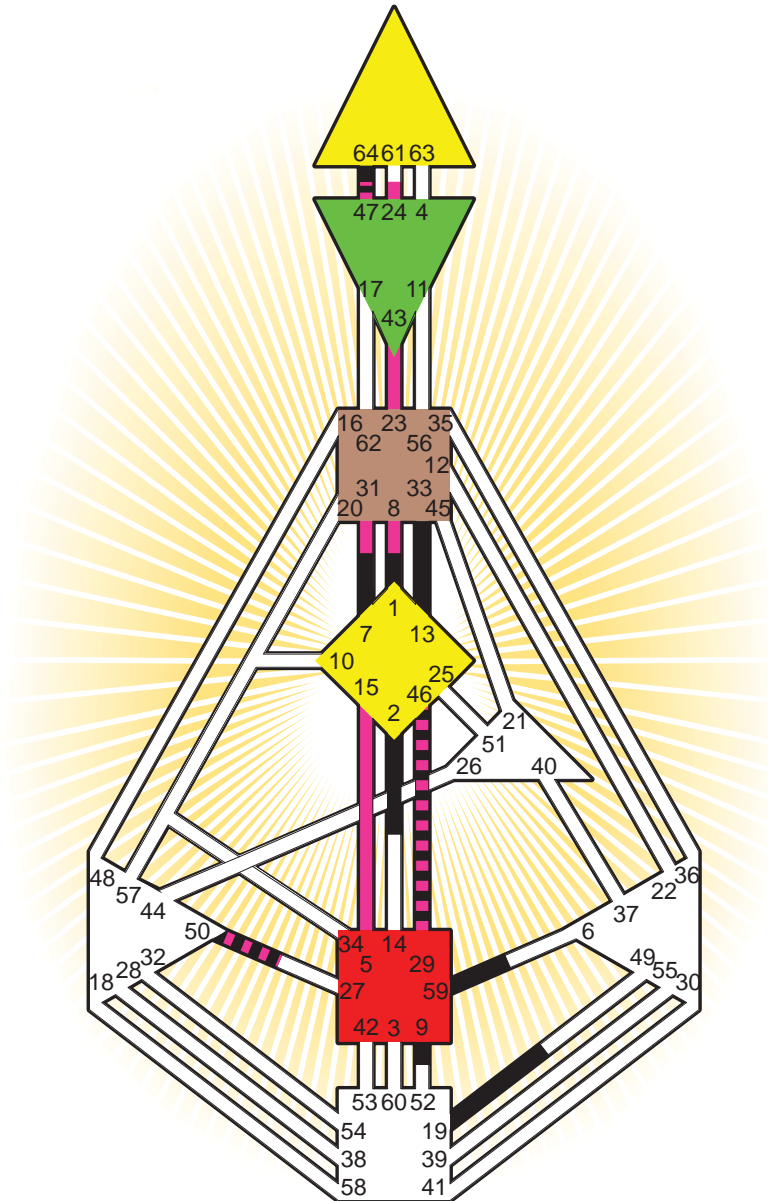

ZEN HUMAN DESIGN

INDIVIDUAL CHART

Melanie Griffith

Personality

New York, NY
 9. August 1957
 23:49:00 EDT
 03:49:00 GMT

Design

10. May 1957
 04:23:18 GMT

Rodden Rating **A**

Definition Type

- No Definition
- Single Definition
- Split Definition
- Triple Split Definition
- Quadruple Split Definition

Mode

- To Wait
- To Do

Defined Centers

- Throat
- Head
- Ji
- Heart
- Sacral
- Root

Awareness

- Mental (Ajna)
- Intuitive (Spleen)
- Emotional (Solar Plexus)

	☉	⊕	☾	♋	♌	♍	♎	♏	♐	♑	♒	♓	
Personality	<u>7.5</u>	<u>13.5</u>	<u>19.6</u>	<u>1.2</u>	<u>2.2</u>	<u>64.4</u>	<u>47.2</u>	<u>59.2</u>	<u>46.3</u>	<u>9.3</u>	<u>33.1</u>	<u>50.4</u>	<u>29.6</u>
Design	<u>23.1</u>	<u>43.1</u>	<u>46.3</u>	<u>43.1</u>	<u>23.1</u>	<u>24.6</u>	<u>8.2</u>	<u>15.6</u>	<u>47.6</u>	<u>5.2</u>	<u>31.2</u>	<u>50.5</u>	<u>29.4</u>