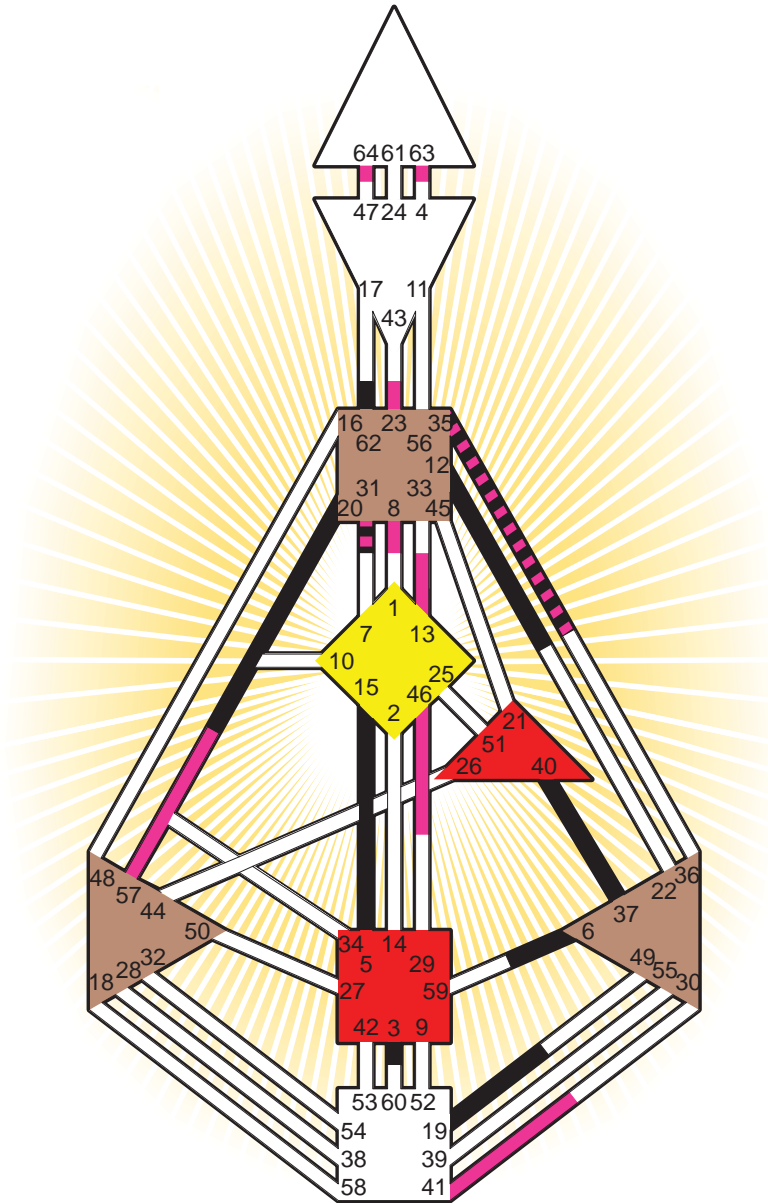

ZEN HUMAN DESIGN

INDIVIDUAL CHART

Chris Griscom

Personality

Los Angeles, CA
 3. June 1942
 06:56:00 PWT
 13:56:00 GMT

Design

5. March 1942
 13:24:39 GMT

Rodden Rating **A**

Definition Type

- No Definition
- Single Definition
- Split Definition
- Triple Split Definition
- Quadruple Split Definition

Mode

- To Wait
- To Do

Defined Centers

- Throat
- Head
- Ji
- Heart
- Sacral
- Root

Awareness

- Mental (Ajna)
- Intuitive (Spleen)
- Emotional (Solar Plexus)

	☉	⊕	☾	♋	♌	♍	♎	♏	♐	♑	♒	♓	
Personality	35.2	<u>5.2</u>	19.6	<u>40.3</u>	<u>37.3</u>	12.3	3.6	62.3	<u>15.1</u>	<u>20.4</u>	<u>20.2</u>	6.5	31.3
Design	63.4	64.4	<u>57.2</u>	64.3	63.3	13.5	41.6	8.5	35.2	23.5	8.3	46.1	31.2