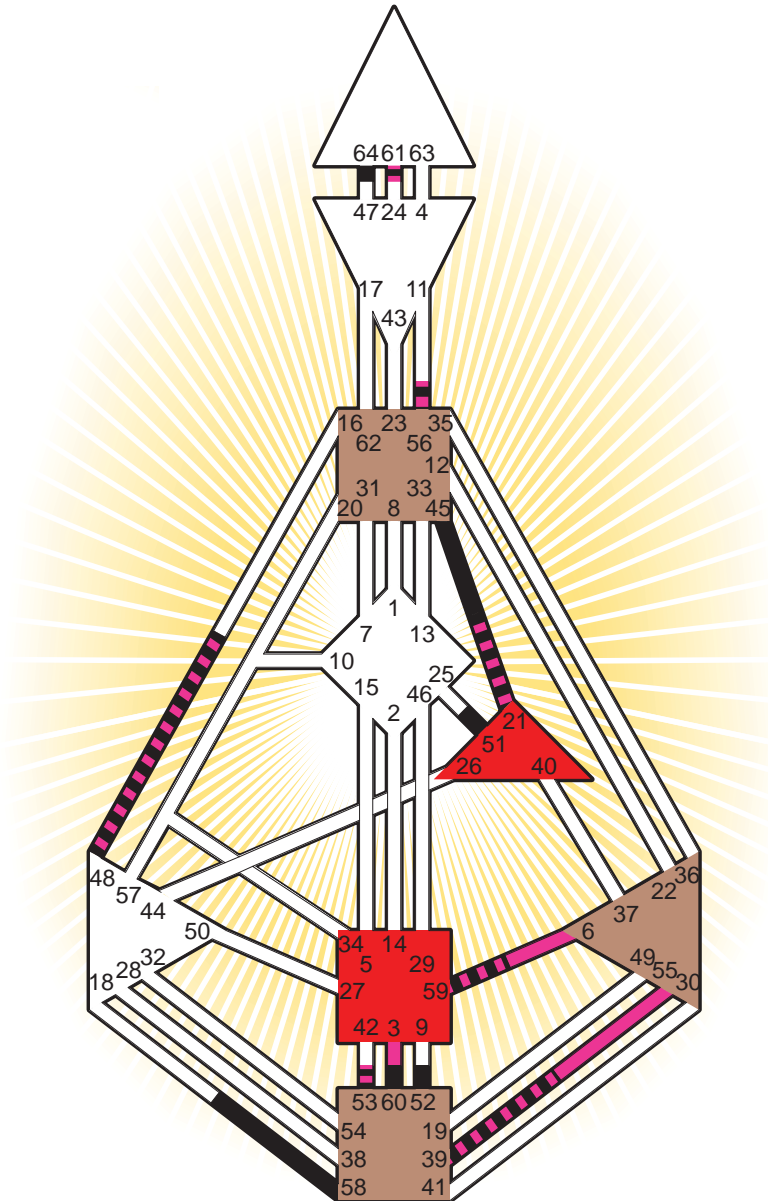

ZEN HUMAN DESIGN

INDIVIDUAL CHART

Stanislav Grof

Personality

Prague, CS
 1. July 1931
 18:50:00 MET
 17:50:00 GMT

Design

1. April 1931
 14:45:33 GMT

Rodden Rating **A**

Definition Type

- No Definition
- Single Definition
- Split Definition
- Triple Split Definition
- Quadruple Split Definition

Mode

- To Wait
- To Do

Defined Centers

- Throat
- Head
- Ji
- Heart
- Sacral
- Root

Awareness

- Mental (Ajna)
- Intuitive (Spleen)
- Emotional (Solar Plexus)

	☉	⊕	☾	♋	♌	♍	♎	♏	♐	♑	♒	♓	
Personality	52.6	58.6	60.4	21.1	48.1	39.2	45.4	64.1	56.1	61.1	51.5	59.4	53.6
Design	21.2	48.2	6.2	21.6	48.6	3.1	55.1	56.5	39.3	61.2	21.6	59.4	53.4