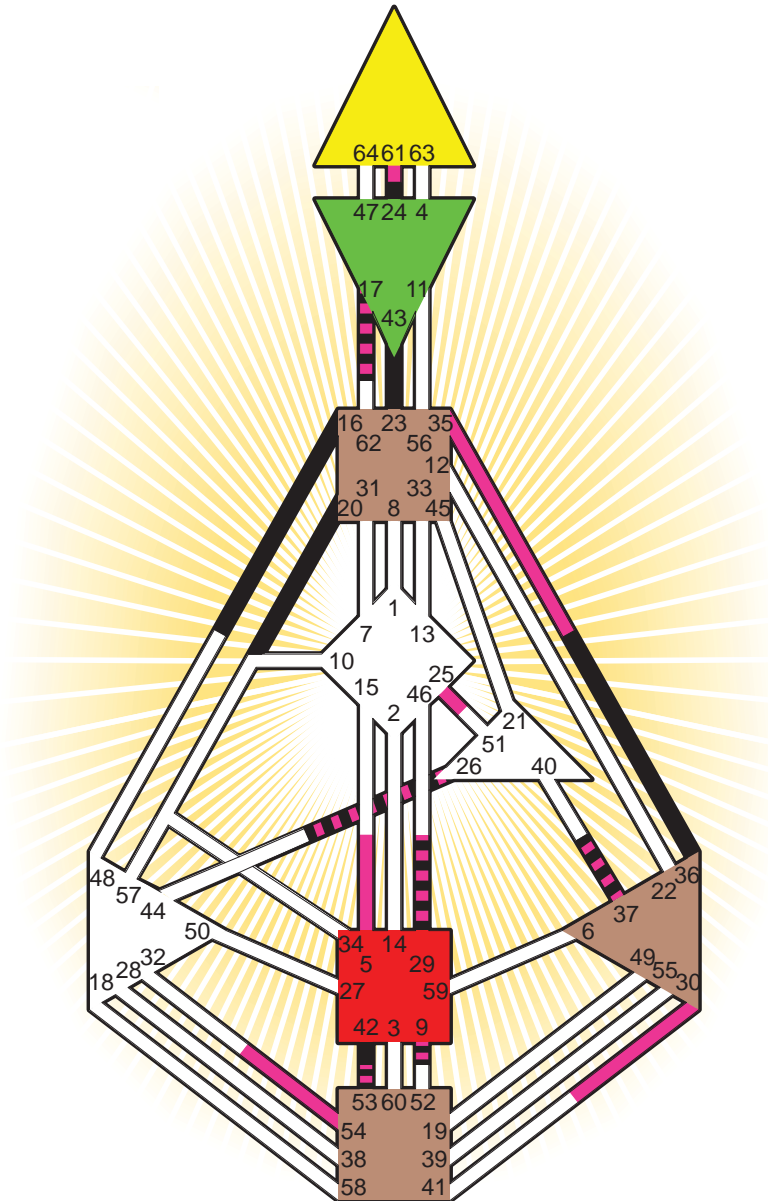

ZEN HUMAN DESIGN

INDIVIDUAL CHART

Che Guevara

Personality

Rosario, RA
 14. May 1928
 03:05:00 AST
 07:05:00 GMT

Design

15. February 1928
 03:48:29 GMT

Rodden Rating **B**

Definition Type

- No Definition
- Single Definition
- Split Definition
- Triple Split Definition
- Quadruple Split Definition

Mode

- To Wait
- To Do

Defined Centers

- Throat
- Ji
- Sacral
- Head
- Heart
- Root

Awareness

- Mental (Ajna)
- Intuitive (Spleen)
- Emotional (Solar Plexus)

	☉	⊕	☾	♋	♌	♍	♎	♏	♐	♑	♒	♓	
Personality	<u>23.5</u>	<u>43.5</u>	<u>37.6</u>	<u>16.5</u>	<u>9.5</u>	<u>20.6</u>	<u>24.3</u>	<u>36.6</u>	<u>42.6</u>	<u>26.1</u>	<u>17.3</u>	<u>29.3</u>	<u>53.1</u>
Design	<u>30.1</u>	<u>29.1</u>	<u>9.5</u>	<u>35.6</u>	<u>5.6</u>	<u>37.6</u>	<u>61.1</u>	<u>54.6</u>	<u>17.1</u>	<u>26.1</u>	<u>25.4</u>	<u>29.4</u>	<u>53.1</u>