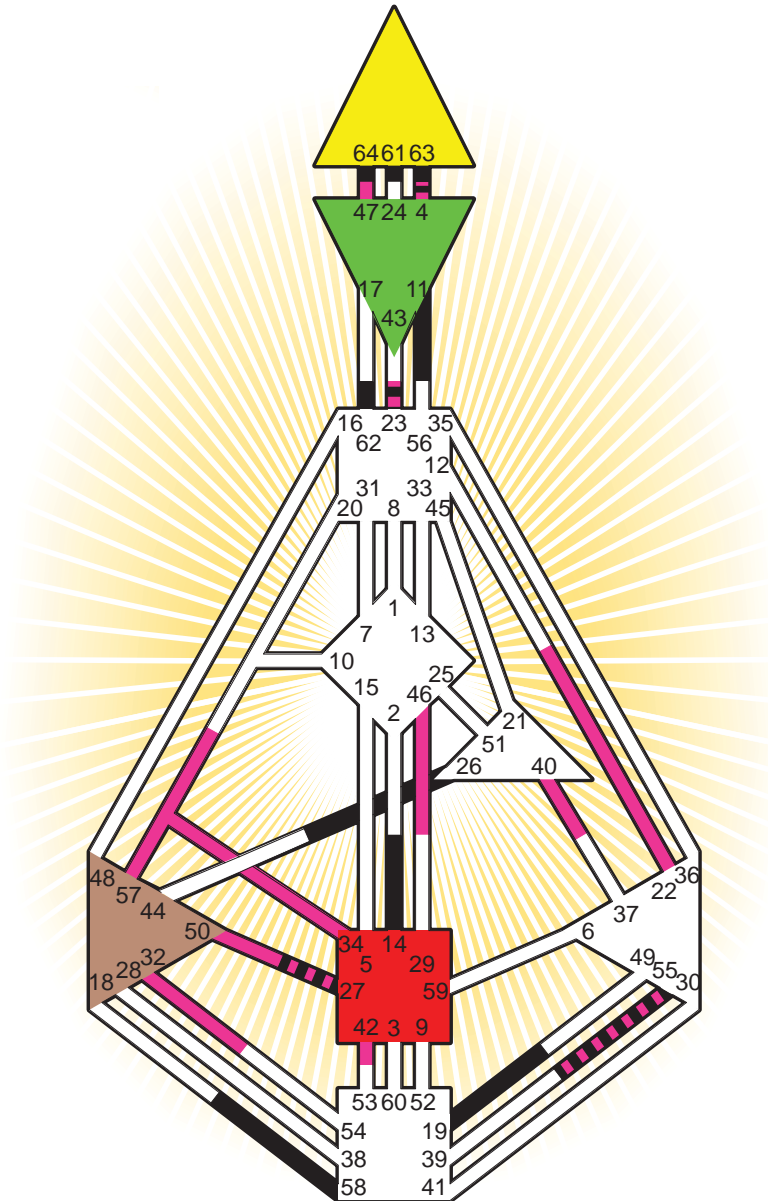

ZEN HUMAN DESIGN

INDIVIDUAL CHART

Georges Gurdjieff

Personality

Alexandropol, SSR
 13. January 1877
 00:39:00 LMT
 21:23:40 GMT

Design

17. October 1876
 21:40:59 GMT

Rodden Rating **XX**

Definition Type

- No Definition
- Single Definition
- Split Definition
- Triple Split Definition
- Quadruple Split Definition

Mode

- To Wait
- To Do

Defined Centers

- Throat Head
- Ji Heart
- Sacral Root

Awareness

- Mental (Ajna)
- Intuitive (Spleen)
- Emotional (Solar Plexus)

	☉	⊕	☾	♋	♌	♍	♎	♏	♐	♑	♒	♓	
Personality	61.3	62.3	58.1	63.1	64.1	19.5	11.3	14.5	26.5	55.6	4.6	27.1	23.5
Design	32.5	42.5	50.5	22.3	47.3	57.1	40.5	46.5	34.3	55.2	4.6	27.3	23.6