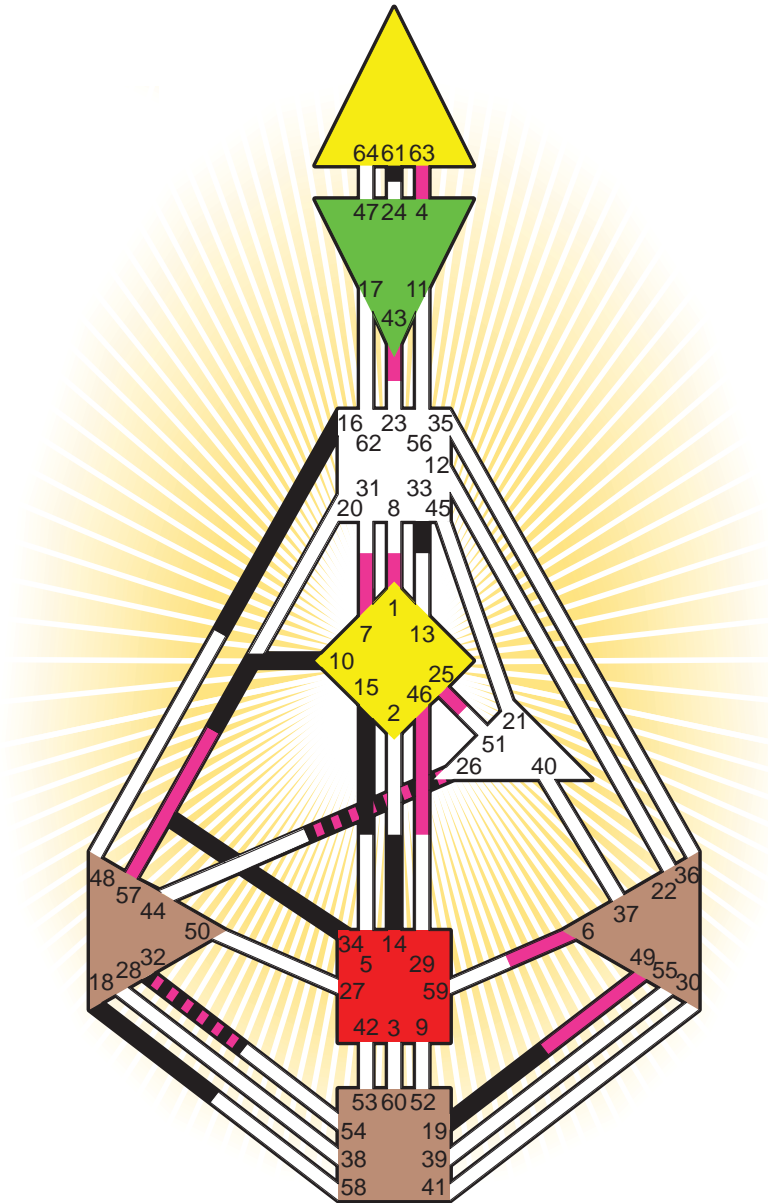

Definition Type

- No Definition
- Single Definition
- Split Definition
- Triple Split Definition
- Quadruple Split Definition

Mode

- To Wait
- To Do

Defined Centers

- Throat
- Ji
- Sacral
- Head
- Heart
- Root

Awareness

- Mental (Ajna)
- Intuitive (Spleen)
- Emotional (Solar Plexus)

	☉	⊕	☾	♋	♌	♍	♎	♏	♐	♑	♒	♓	
Personality	<u>10.1</u>	15.1	16.2	33.5	<u>19.5</u>	26.6	<u>34.3</u>	61.1	18.5	18.6	14.4	26.6	32.4
Design	46.3	25.3	<u>63.3</u>	<u>4.1</u>	<u>49.1</u>	<u>57.6</u>	7.4	1.4	6.1	46.3	43.5	26.4	32.1