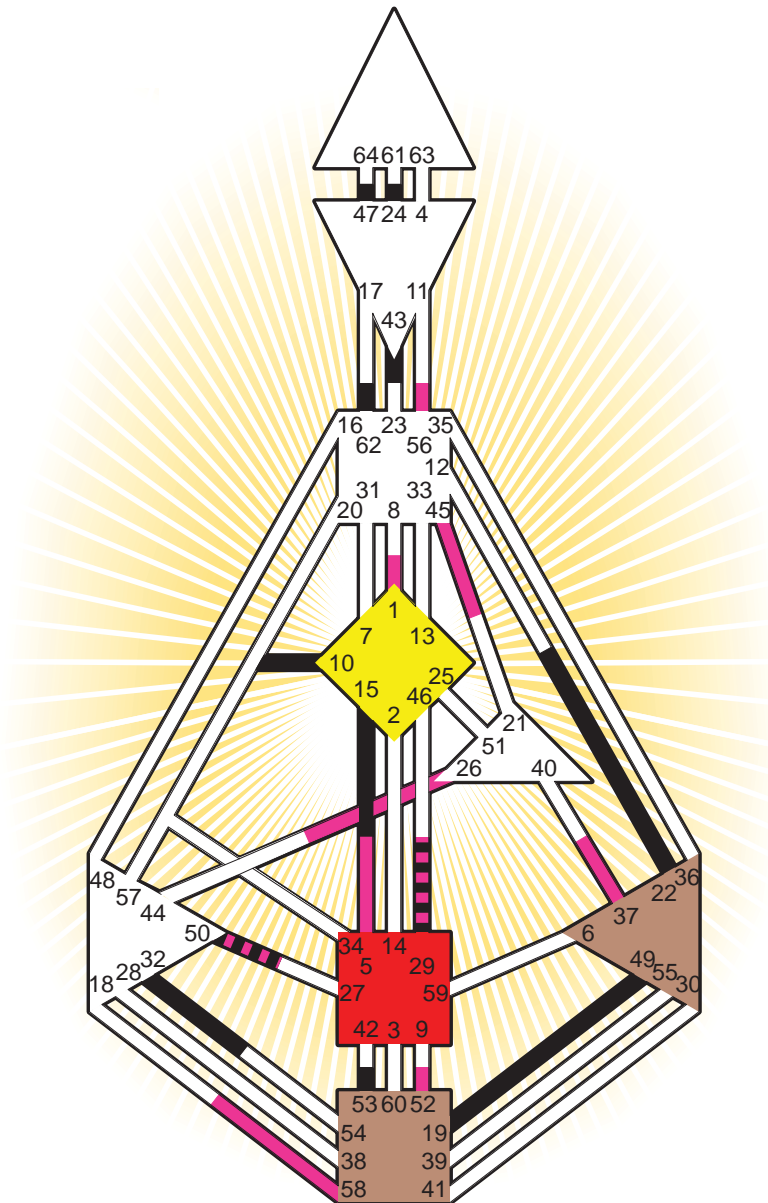

Definition Type

- No Definition
- Single Definition
- Split Definition
- Triple Split Definition
- Quadruple Split Definition

Mode

- To Wait
- To Do

Defined Centers

- Throat
- Head
- Ji
- Heart
- Sacral
- Root

Awareness

- Mental (Ajna)
- Intuitive (Spleen)
- Emotional (Solar Plexus)

	☉	⊕	☾	♈	♉	♊	♋	♌	♍	♎	♏	♐	♑
Personality	22.4	47.4	32.6	10.4	15.4	<u>49.5</u>	<u>19.1</u>	24.2	53.6	43.3	62.4	50.2	29.1
Design	26.6	45.6	29.2	58.2	52.2	<u>5.6</u>	1.4	37.2	56.3	1.4	56.1	50.2	29.3