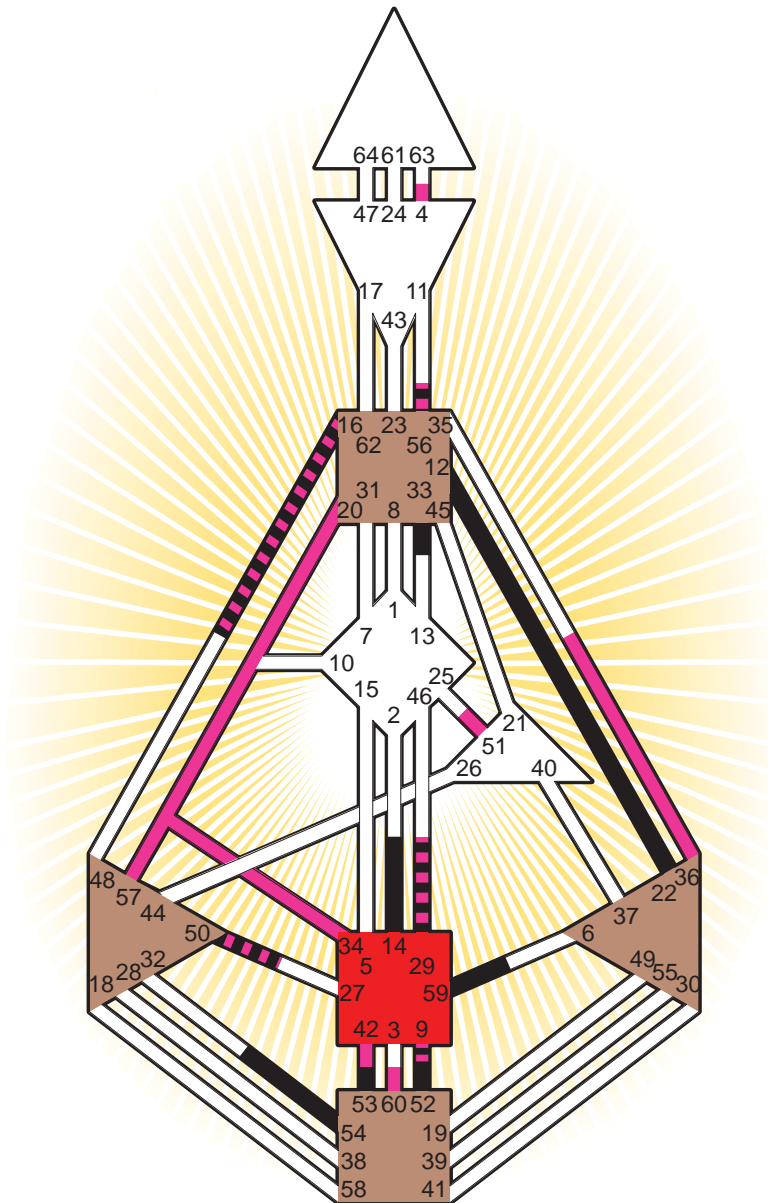

Definition Type

- No Definition
- Single Definition
- Split Definition
- Triple Split Definition
- Quadruple Split Definition

Mode

- To Wait
- To Do

Defined Centers

- Throat
- Head
- Ji
- Heart
- Sacral
- Root

Awareness

- Mental (Ajna)
- Intuitive (Spleen)
- Emotional (Solar Plexus)

| | ☉ | ⊕ | ☾ | ♋ | ♌ | ♍ | ♎ | ♏ | ♐ | ♑ | ♒ | ♓ | |
|--------------------|-------------|-------------|-------------|------------|-------------|-------------|-------------|-------------|-------------|-------------|-------------|-------------|-------------|
| Personality | 53.3 | 54.3 | 33.3 | 9.2 | 16.2 | 52.3 | 12.1 | 22.1 | 59.1 | 14.3 | 56.6 | 50.2 | 29.3 |
| Design | 51.5 | 57.5 | 36.6 | 9.4 | 16.4 | 42.3 | 20.6 | 60.1 | 4.3 | 34.3 | 56.2 | 50.4 | 29.2 |