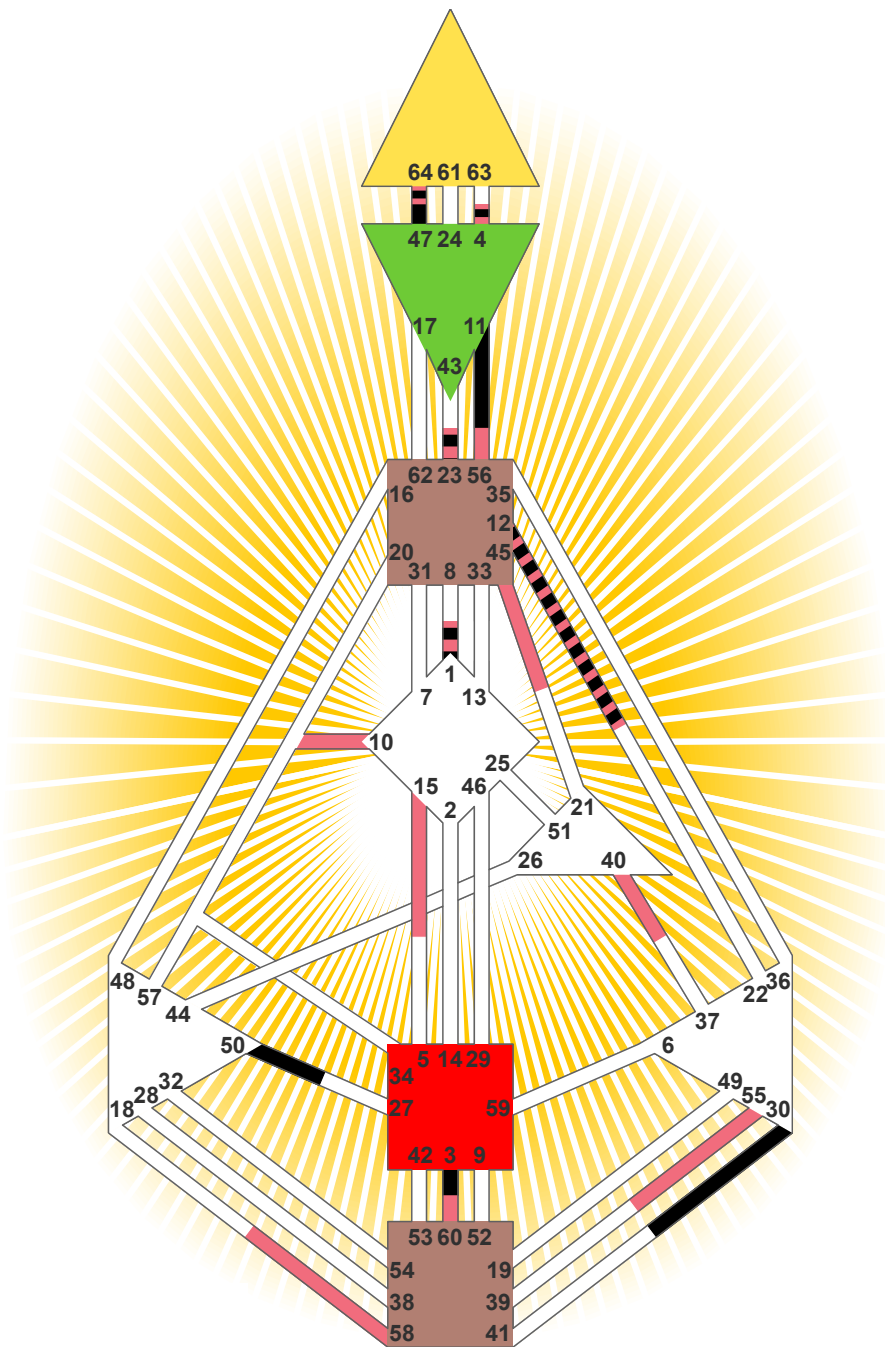

Definition Type

- No Definition
- Single Definition
- Split Definition
- Triple Split Definition
- Quadruple Split Definition

Mode

- To Wait
- To Do

Defined Centers

- Throat
- Head
- Ji
- Heart
- Sacral
- Root

Awareness

- Mental (Ajna)
- Intuitiv (Spleen)
- Emotional (Solar Plexus)

	☉	☊	☋	♋	♌	♍	♎	♏	♐	♑	♒	♓	
Personality	50.2	3.2	3.2	12.3	11.3	50.6	47.1	4.3	23.6	30.5	64.3	1.4	64.5
Design	56.4	60.4	58.4	15.4	10.4	4.5	45.6	12.3	23.3	55.5	40.3	1.2	64.2