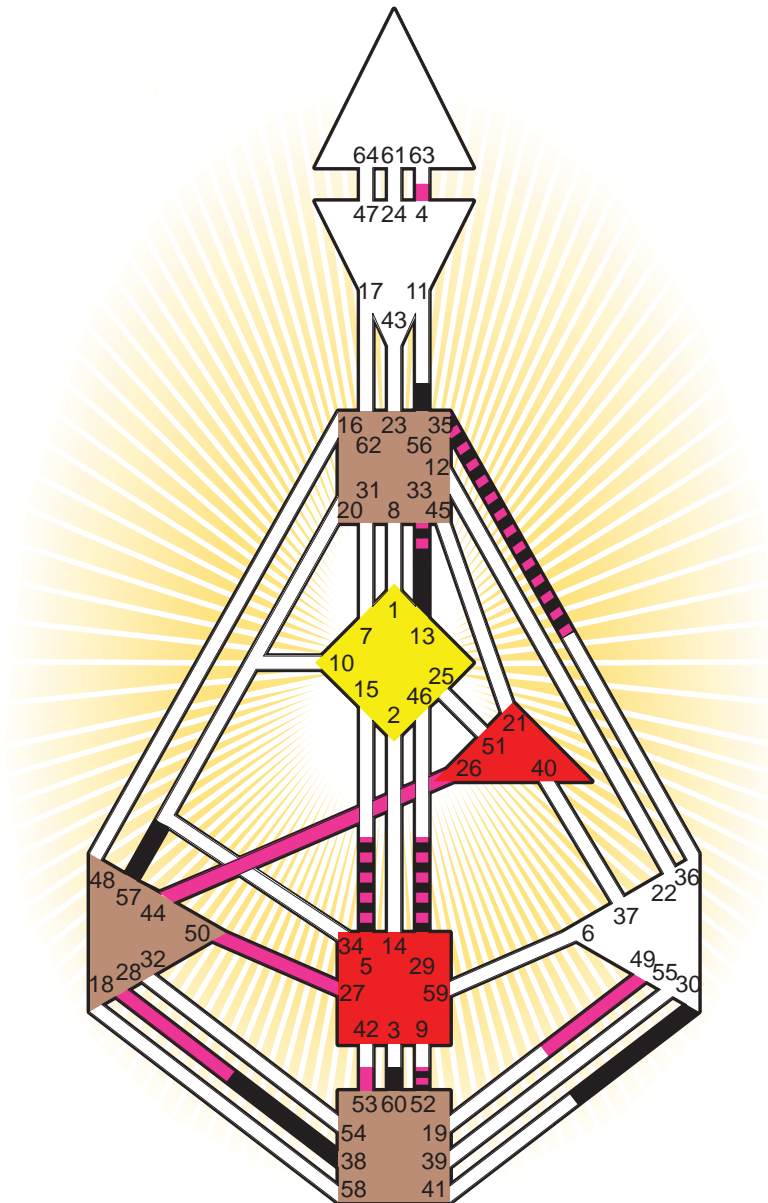

ZEN HUMAN DESIGN

INDIVIDUAL CHART

Hans Hass

Personality

Vienna, A
 23. January 1919
 01:50:00 MET
 00:50:00 GMT

Design

28. October 1918
 05:04:29 GMT

Rodden Rating **A**

Definition Type

- No Definition
- Single Definition
- Split Definition
- Triple Split Definition
- Quadruple Split Definition

Mode

- To Wait
- To Do

Defined Centers

- Throat
- Head
- Ji
- Heart
- Sacral
- Root

Awareness

- Mental (Ajna)
- Intuitive (Spleen)
- Emotional (Solar Plexus)

	☉	⊕	☾	♋	♌	♍	♎	♏	♐	♑	♒	♓	
Personality	60.6	56.6	57.5	5.1	35.1	38.4	13.4	30.3	52.5	29.3	30.2	33.1	52.2
Design	28.3	27.3	4.3	5.3	35.3	44.5	50.1	26.3	53.1	29.3	49.6	33.2	52.3