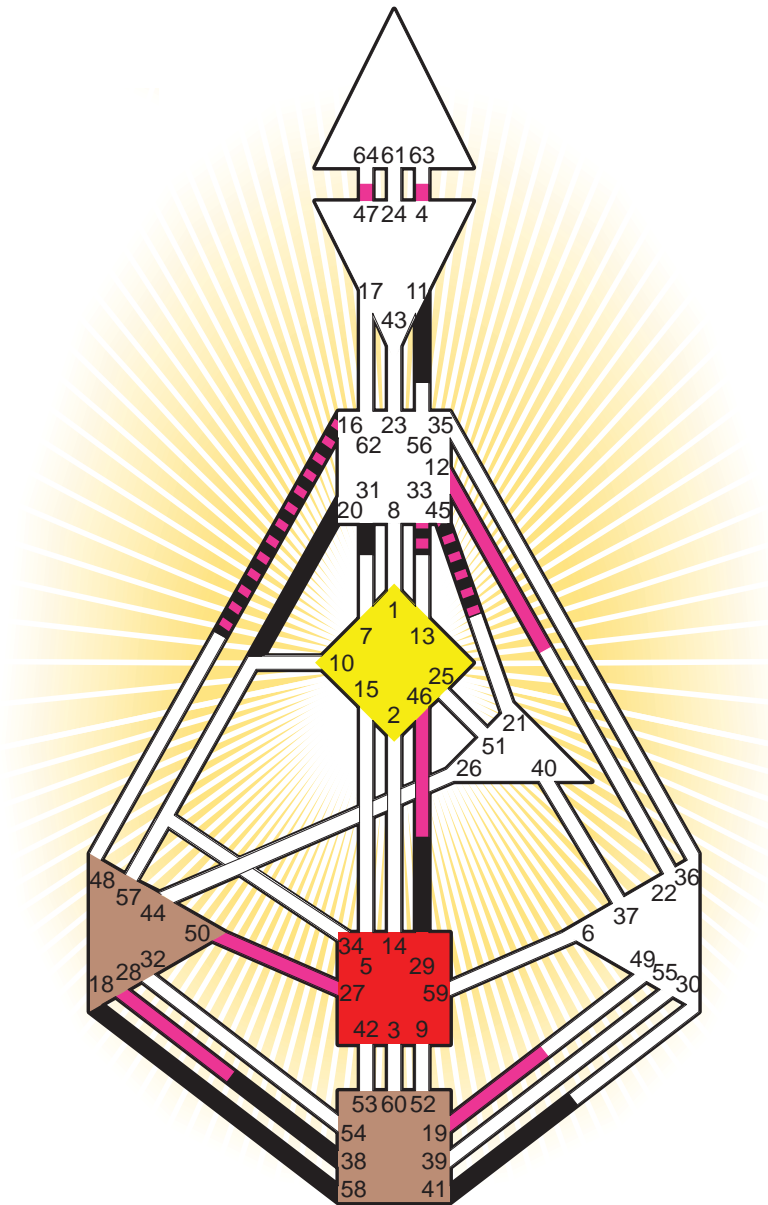

Definition Type

- No Definition
- Single Definition
- Split Definition
- Triple Split Definition
- Quadruple Split Definition

Mode

- To Wait
- To Do

Defined Centers

- Throat
- Head
- Ji
- Heart
- Sacral
- Root

Awareness

- Mental (Ajna)
- Intuitive (Spleen)
- Emotional (Solar Plexus)

	☉	⊕	☾	♈	♉	♊	♋	♌	♍	♎	♏	♐	♑
Personality	41.1	31.1	<u>58.3</u>	31.6	41.6	<u>38.1</u>	11.3	16.1	<u>29.1</u>	45.4	20.6	<u>18.1</u>	33.1
Design	<u>28.3</u>	<u>27.3</u>	<u>28.1</u>	33.5	19.5	<u>50.1</u>	47.3	45.6	4.6	12.4	16.3	<u>46.6</u>	33.2