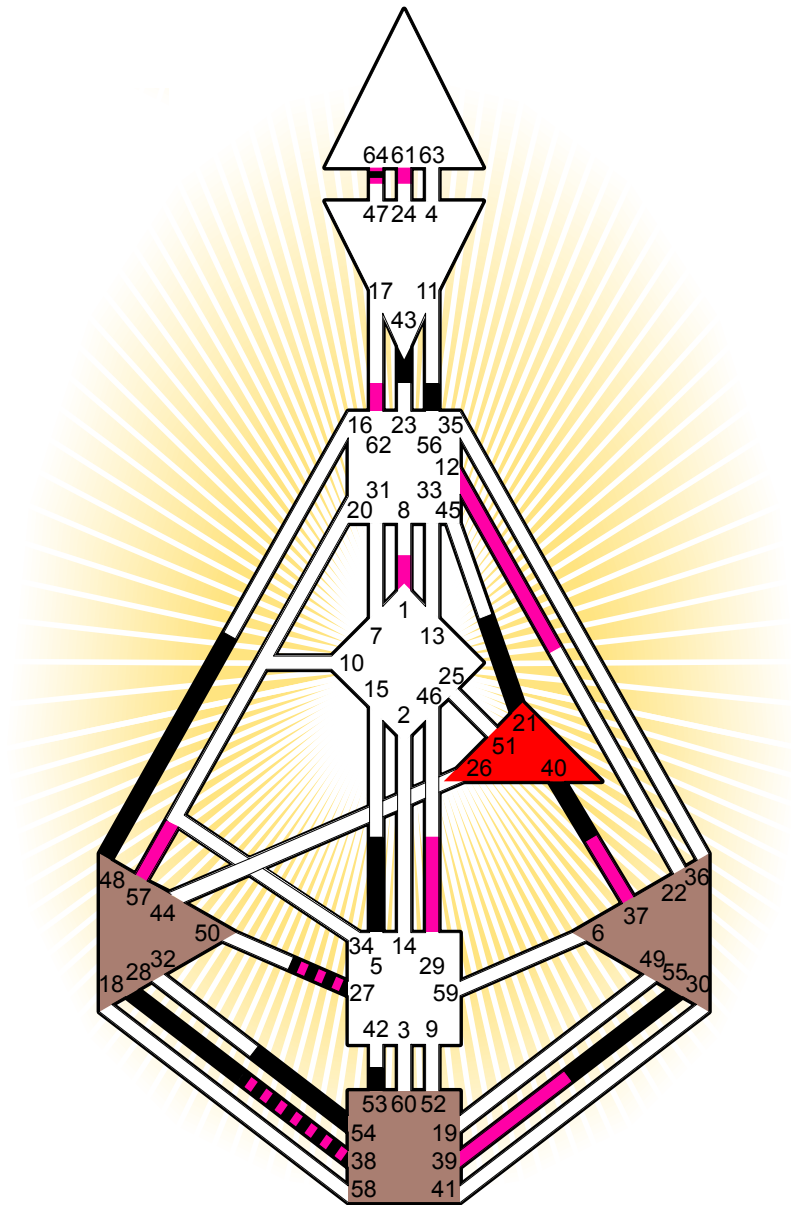

ZEN HUMAN DESIGN

INDIVIDUAL CHART

Vaclav Havel

Personality

Prague, CS
5. October 1935
15:00:00 MET
14:00:00 GMT

Design

6. July 1935
09:47:18 GMT

Rodden Rating **AA**

Definition Type

- ☐ No Definition
- ☒ Single Definition
- ☐ Split Definition
- ☐ Triple Split Definition
- ☐ Quadruple Split Definition

Mode

- ☒ To Wait
- ☐ To Do

Defined Centers

- ☐ Throat
- ☐ Head
- ☐ Ji
- ☒ Heart
- ☐ Sacral
- ☒ Root

Awareness

- ☐ Mental (Ajna)
- ☒ Intuitive (Spleen)
- ☒ Emotional (Solar Plexus)

	☉	⊕	☾	♋	♌	♍	♎	♏	♐	♑	♒	♓	
Personality	48.3	21.3	38.3	54.3	53.3	28.1	40.2	5.2	43.5	55.5	27.3	64.5	56.1
Design	39.5	38.5	64.5	61.2	62.2	12.4	29.5	57.4	1.1	37.5	27.4	64.1	62.5