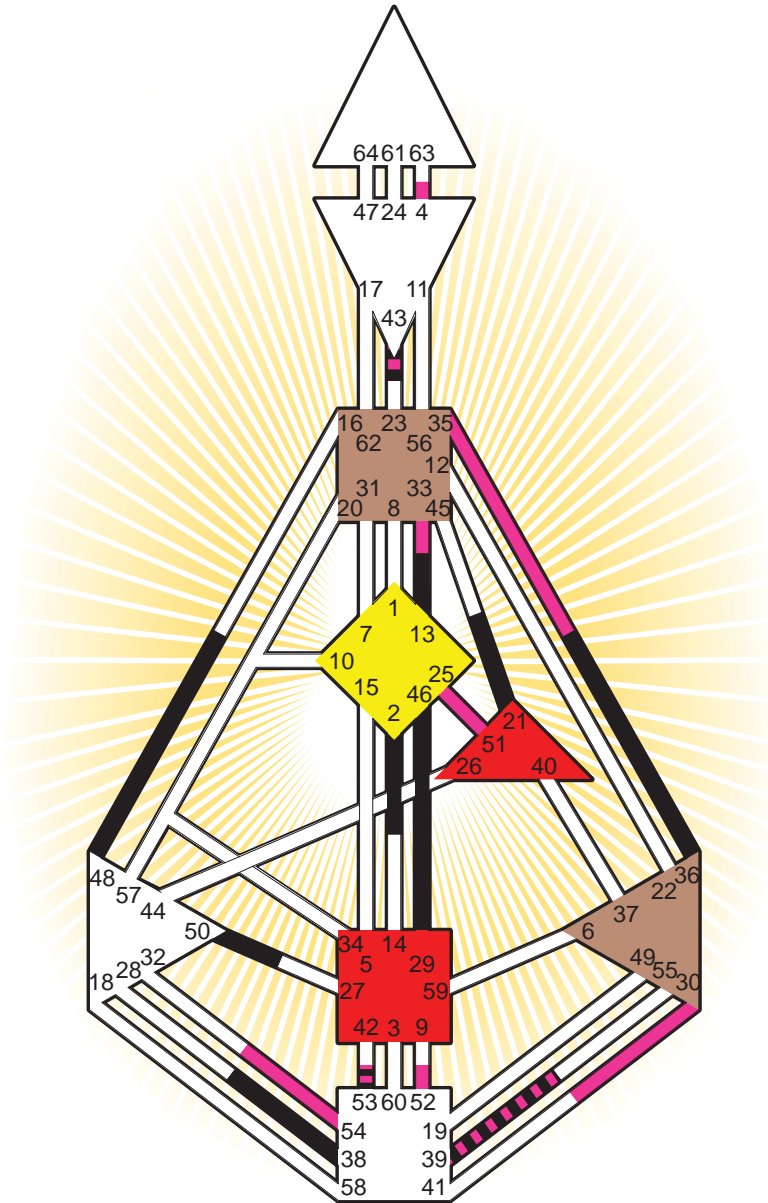

ZEN HUMAN DESIGN

INDIVIDUAL CHART

Louise Hay

Personality

Los Angeles, CA
 8. October 1926
 00:30:00 PST
 08:30:00 GMT

Design

9. July 1926
 06:53:51 GMT

Rodden Rating **A**

Definition Type

- No Definition
- Single Definition
- Split Definition
- Triple Split Definition
- Quadruple Split Definition

Mode

- To Wait
- To Do

Defined Centers

- Throat
- Head
- Ji
- Heart
- Sacral
- Root

Awareness

- Mental (Ajna)
- Intuitive (Spleen)
- Emotional (Solar Plexus)

	☉	⊕	☾	♋	♌	♍	♎	♏	♐	♑	♒	♓	
Personality	48.6	21.6	50.5	39.2	38.2	50.2	46.6	2.6	13.5	43.6	36.5	29.2	53.1
Design	53.2	54.2	52.6	53.2	54.2	33.6	35.1	51.2	30.2	43.1	25.2	4.5	39.6