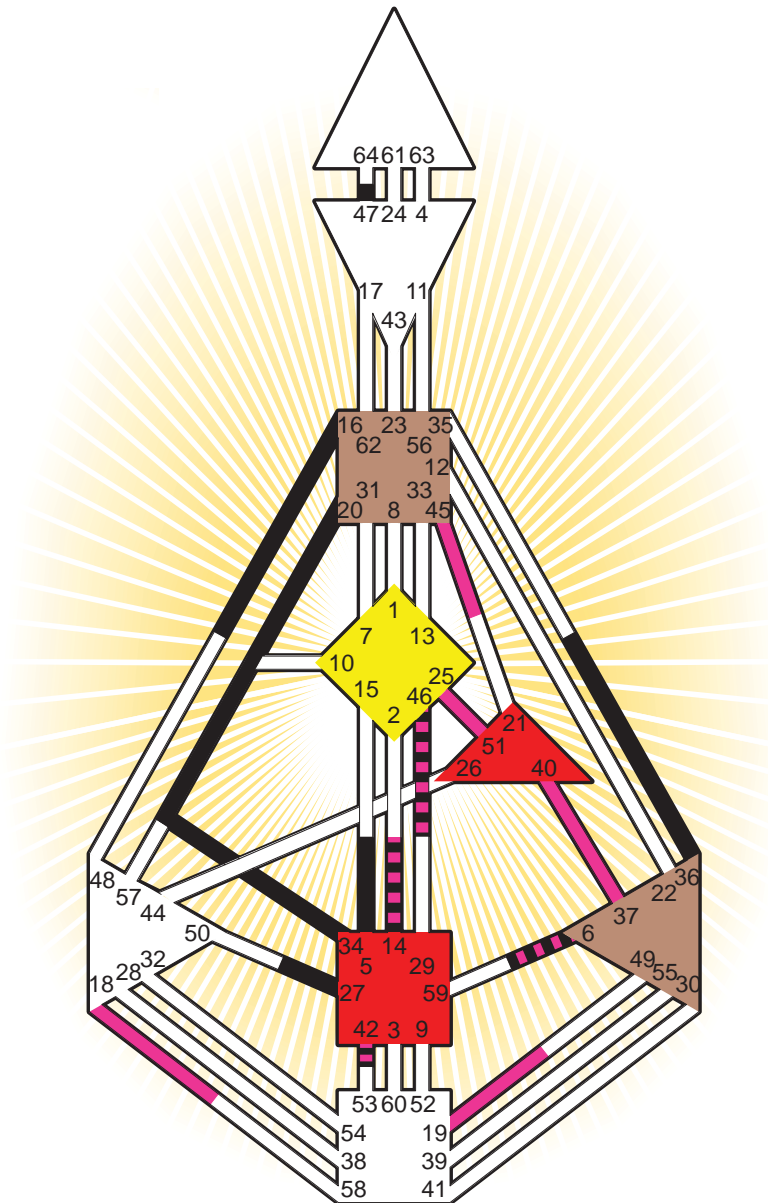

ZEN HUMAN DESIGN

INDIVIDUAL CHART

Anne Heche

Personality

Cleveland, OH
25. May 1969
16:51:00 EDT
20:51:00 GMT

Design

25. February 1969
05:30:46 GMT

Rodden Rating **AA**

Definition Type

- No Definition
- Single Definition
- Split Definition
- Triple Split Definition
- Quadruple Split Definition

Mode

- To Wait
- To Do

Defined Centers

- Throat
- Head
- Ji
- Heart
- Sacral
- Root

Awareness

- Mental (Ajna)
- Intuitive (Spleen)
- Emotional (Solar Plexus)

	☉	⊕	☾	♋	♌	♍	♎	♏	♐	♑	♒	♓	
Personality	<u>20.5</u>	<u>34.5</u>	47.4	36.6	6.6	16.5	42.1	5.1	6.4	27.2	46.2	14.3	47.6
Design	<u>37.1</u>	<u>40.1</u>	45.1	<u>25.3</u>	46.3	19.3	<u>51.5</u>	14.6	18.1	42.2	46.6	14.5	6.2