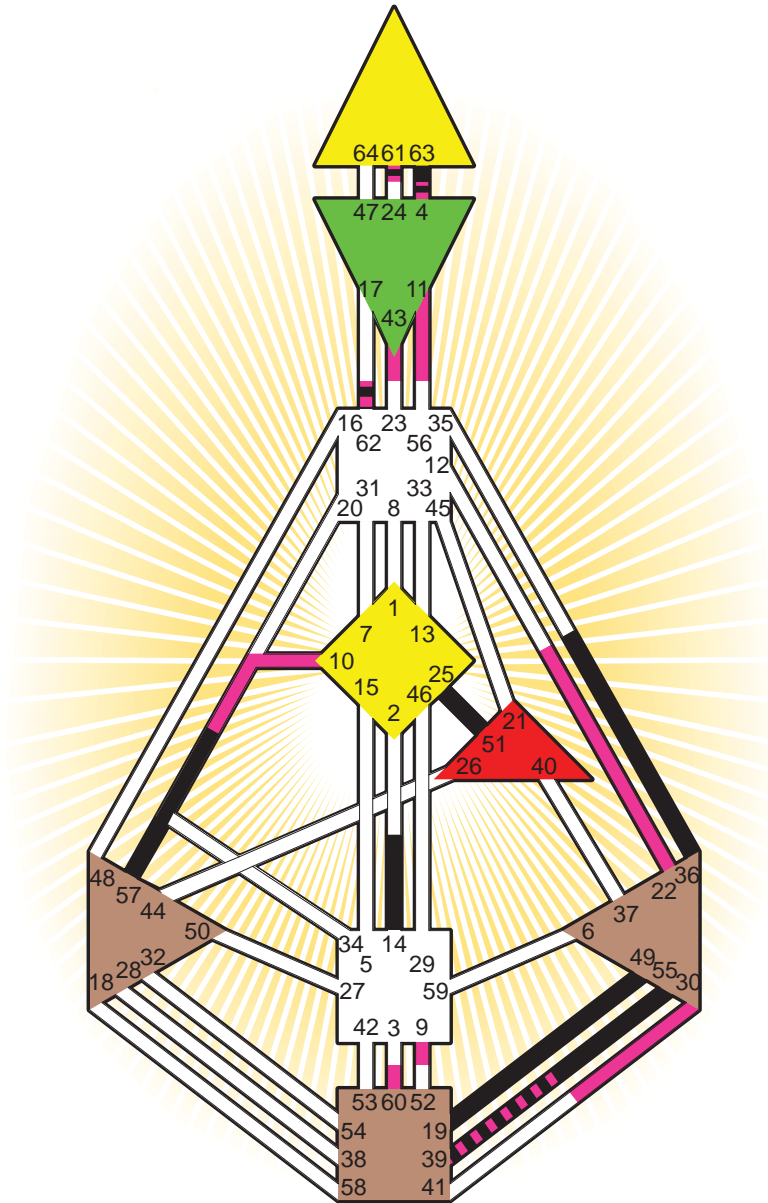

ZEN HUMAN DESIGN

INDIVIDUAL CHART

Hugh Hefner

Personality

Chicago, IL
 9. April 1926
 16:20:00 CST
 22:20:00 GMT

Design

12. January 1926
 06:17:24 GMT

Rodden Rating **AA**

Definition Type

- No Definition
- Single Definition
- Split Definition
- Triple Split Definition
- Quadruple Split Definition

Mode

- To Wait
- To Do

Defined Centers

- Throat
- Head
- Ji
- Heart
- Sacral
- Root

Awareness

- Mental (Ajna)
- Intuitive (Spleen)
- Emotional (Solar Plexus)

| | ☉ | ⊕ | ☾ | ♈ | ♉ | ♊ | ♋ | ♌ | ♍ | ♎ | ♏ | ♐ | ♑ |
|-------------|-------------|-------------|-------------|------|------|-------------|------|------|-------------|------|------|------------|-------------|
| Personality | <u>51.5</u> | <u>57.5</u> | <u>63.3</u> | 62.1 | 61.1 | <u>25.6</u> | 55.4 | 19.6 | <u>49.2</u> | 14.1 | 36.5 | <u>4.4</u> | <u>39.4</u> |
| Design | 61.1 | 62.1 | 11.1 | 62.6 | 61.6 | <u>10.4</u> | 30.2 | 9.6 | 60.6 | 43.6 | 22.6 | <u>4.6</u> | <u>39.5</u> |