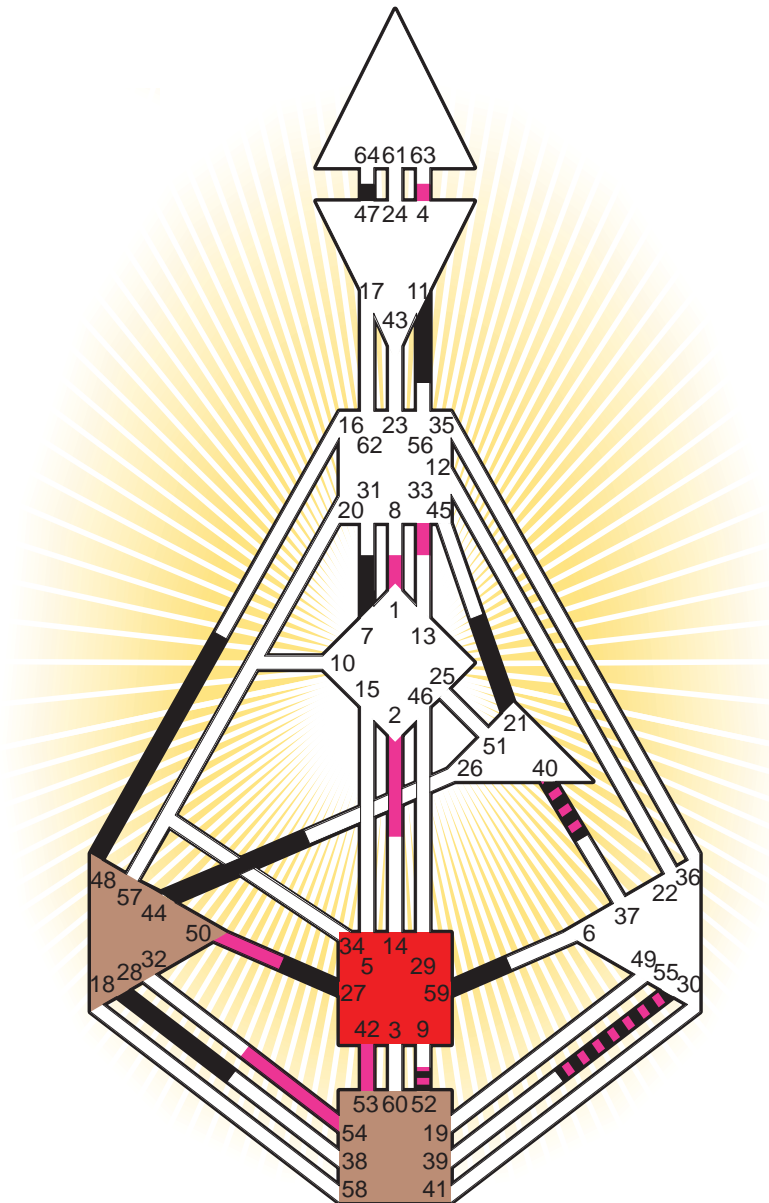

ZEN HUMAN DESIGN

INDIVIDUAL CHART

Frank Herbert

Personality

Tacoma, WA
8. October 1920
07:30:00 PST
15:30:00 GMT

Design

9. July 1920
14:42:34 GMT

Rodden Rating **AA**

Definition Type

- ☐ No Definition
- ☒ Single Definition
- ☐ Split Definition
- ☐ Triple Split Definition
- ☐ Quadruple Split Definition

Mode

- ☒ To Wait
- ☐ To Do

Defined Centers

- ☐ Throat
- ☐ Head
- ☐ Ji
- ☐ Heart
- ☒ Sacral
- ☒ Root

Awareness

- ☐ Mental (Ajna)
- ☒ Intuitive (Spleen)
- ☐ Emotional (Solar Plexus)

	☉	⊕	☾	♋	♌	♍	♎	♏	♐	♑	♒	♓	
Personality	48.6	21.6	59.3	28.5	27.5	28.3	44.4	11.1	40.4	47.2	55.3	7.1	52.6
Design	53.3	54.3	42.2	1.1	2.1	33.3	53.4	50.4	4.1	40.3	55.6	33.3	52.4