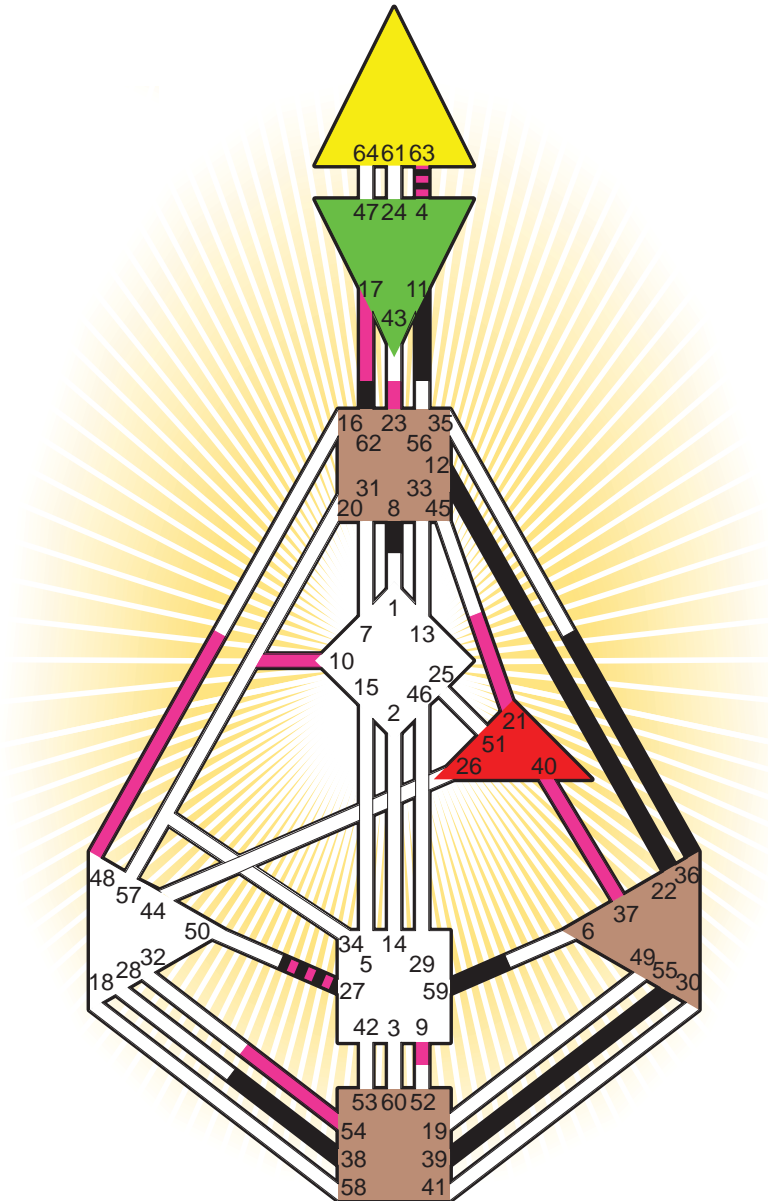

ZEN HUMAN DESIGN

INDIVIDUAL CHART

Hermann Hesse

Personality

Calw, D
 2. July 1877
 18:30:00 LMT
 17:55:04 GMT

Design

2. April 1877
 12:15:36 GMT

Rodden Rating **AA**

Definition Type

- No Definition
- Single Definition
- Split Definition
- Triple Split Definition
- Quadruple Split Definition

Mode

- To Wait
- To Do

Defined Centers

- Throat
- Head
- Ji
- Heart
- Sacral
- Root

Awareness

- Mental (Ajna)
- Intuitive (Spleen)
- Emotional (Solar Plexus)

	☉	⊕	☾	♋	♌	♍	♎	♏	♐	♑	♒	♓	
Personality	<u>39.2</u>	<u>38.2</u>	<u>36.6</u>	<u>55.3</u>	<u>59.3</u>	<u>12.1</u>	<u>62.6</u>	<u>63.1</u>	<u>11.5</u>	<u>22.4</u>	<u>4.4</u>	<u>27.6</u>	<u>8.1</u>
Design	<u>21.4</u>	<u>48.4</u>	<u>9.2</u>	<u>37.5</u>	<u>40.5</u>	<u>17.6</u>	<u>17.1</u>	<u>54.6</u>	<u>10.6</u>	<u>63.4</u>	<u>4.3</u>	<u>27.3</u>	<u>23.5</u>