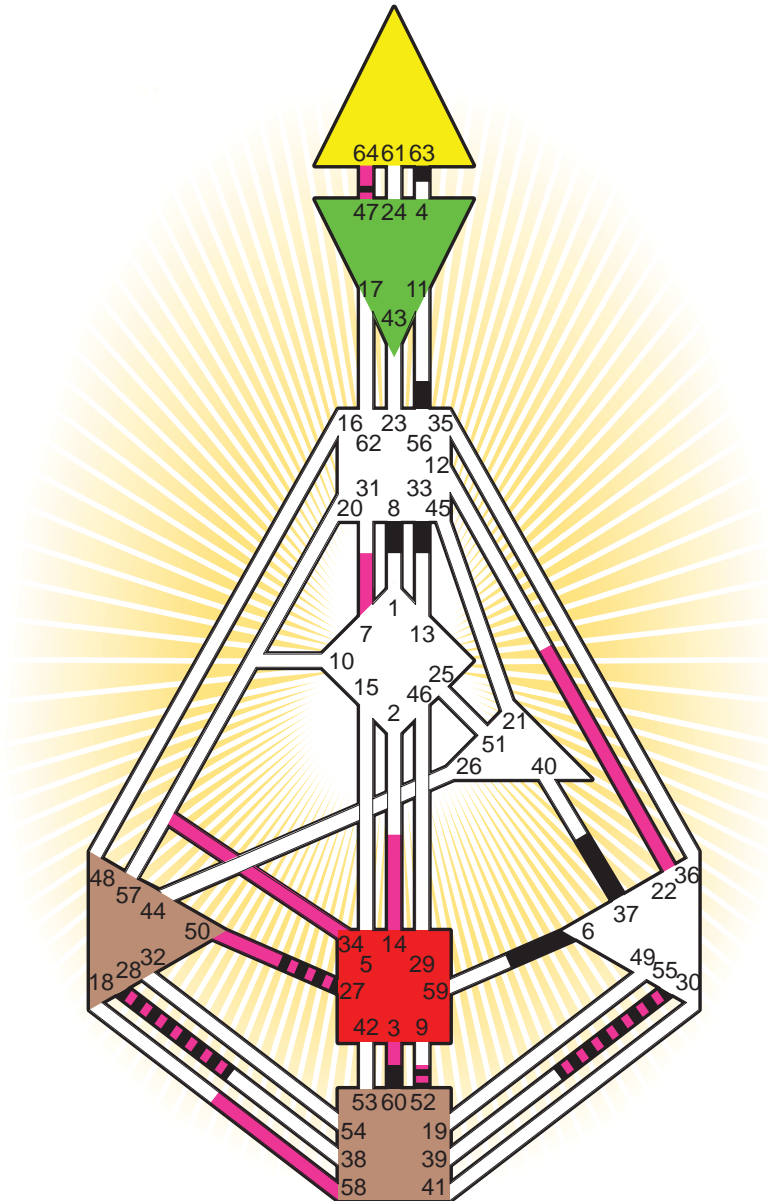

ZEN HUMAN DESIGN

INDIVIDUAL CHART

Patricia Highsmith

Personality

Fort Worth, TX
 19. January 1921
 03:30:00 CST
 09:30:00 GMT

Design

24. October 1920
 12:22:12 GMT

Rodden Rating **B**

Definition Type

- No Definition
- Single Definition
- Split Definition
- Triple Split Definition
- Quadruple Split Definition

Mode

- To Wait
- To Do

Defined Centers

- Throat
- Ji
- Sacral
- Head
- Heart
- Root

Awareness

- Mental (Ajna)
- Intuitive (Spleen)
- Emotional (Solar Plexus)

	☉	⊕	☾	♈	♉	♊	♋	♌	♍	♎	♏	♐	
Personality	<u>60.3</u>	<u>56.3</u>	8.1	28.1	<u>27.1</u>	<u>60.5</u>	63.4	37.6	<u>47.2</u>	6.3	55.4	33.6	52.4
Design	<u>50.5</u>	<u>3.5</u>	22.6	28.5	<u>27.5</u>	14.1	34.1	58.1	<u>64.1</u>	<u>47.4</u>	55.2	7.1	52.6