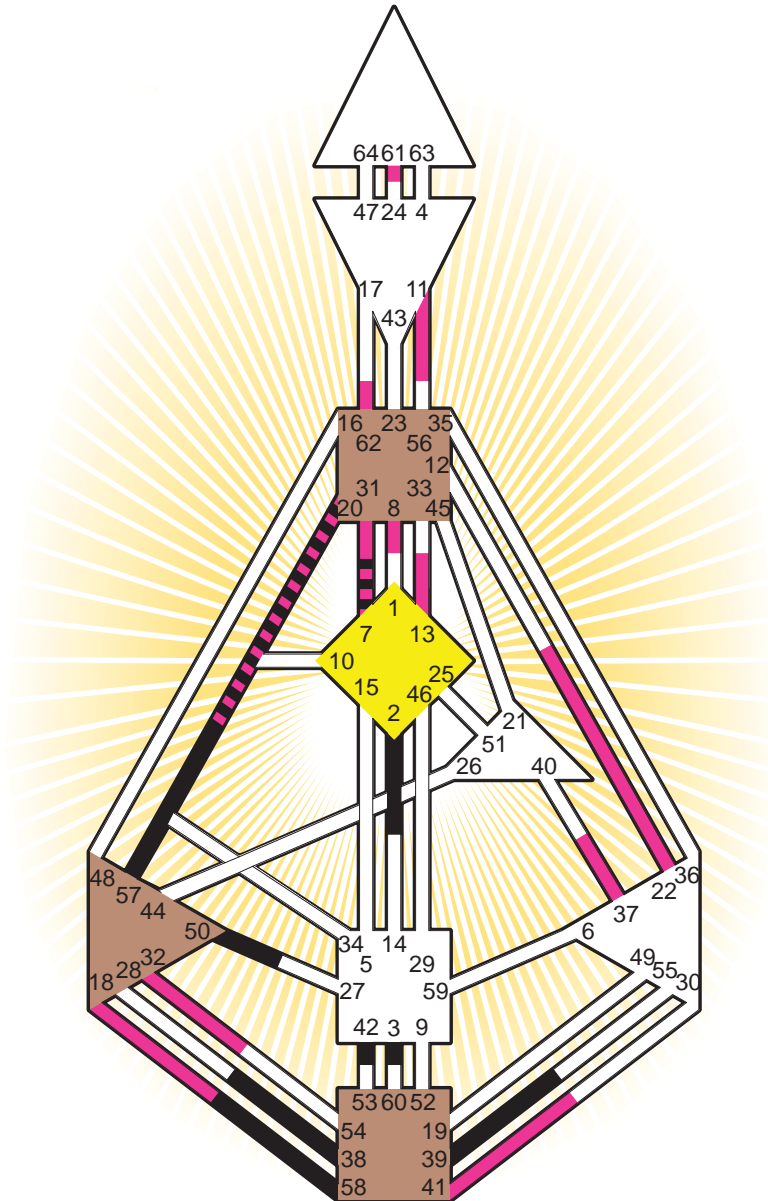

ZEN HUMAN DESIGN

INDIVIDUAL CHART

Adolf Hitler

Personality

Braunau am Inn, A
 20. April 1889
 18:30:00 LMT
 17:37:52 GMT

Design

22. January 1889
 13:50:36 GMT

Rodden Rating **AA**

Definition Type

- No Definition
- Single Definition
- Split Definition
- Triple Split Definition
- Quadruple Split Definition

Mode

- To Wait
- To Do

Defined Centers

- Throat
- Head
- Ji
- Heart
- Sacral
- Root

Awareness

- Mental (Ajna)
- Intuitive (Spleen)
- Emotional (Solar Plexus)

	☉	⊕	☾	♋	♌	♍	♎	♏	♐	♑	♒	♓	
Personality	3.5	50.5	58.3	39.6	38.6	42.6	2.4	2.4	58.5	7.1	57.5	20.1	20.5
Design	41.1	31.1	18.3	62.1	61.1	13.6	22.1	37.5	11.5	7.6	32.2	8.6	20.5