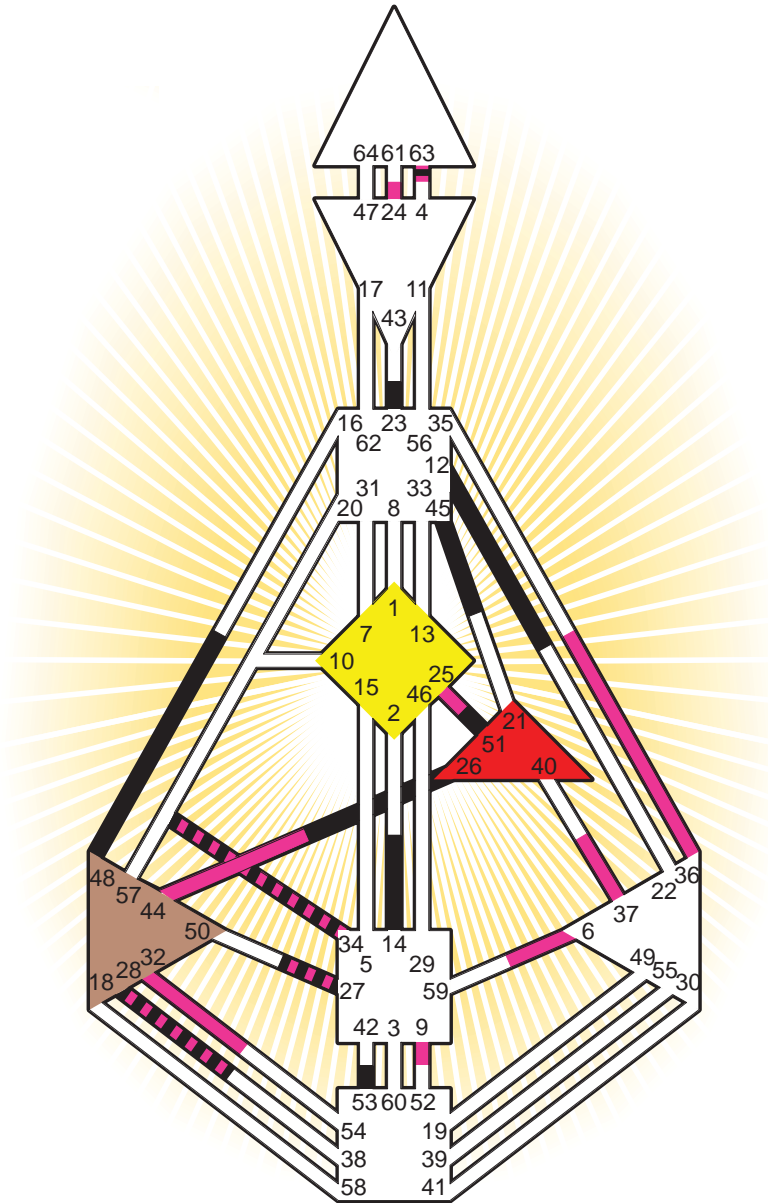

ZEN HUMAN DESIGN

INDIVIDUAL CHART

Heinrich Hoffmann

Personality

Frankfurt am Main, D
 13. June 1809
 06:30:00 LMT
 05:55:20 GMT

Design

14. March 1809
 16:53:28 GMT

Rodden Rating **AA**

Definition Type

- No Definition
- Single Definition
- Split Definition
- Triple Split Definition
- Quadruple Split Definition

Mode

- To Wait
- To Do

Defined Centers

- Throat
- Head
- Ji
- Heart
- Sacral
- Root

Awareness

- Mental (Ajna)
- Intuitive (Spleen)
- Emotional (Solar Plexus)

	☉	⊕	☾	♋	♌	♍	♎	♏	♐	♑	♒	♓	
Personality	45.6	<u>26.6</u>	12.1	28.1	27.1	53.2	23.6	48.3	<u>51.5</u>	14.5	28.5	34.6	63.5
Design	36.2	6.2	37.1	28.2	27.2	37.2	24.3	32.6	<u>25.2</u>	34.4	<u>44.2</u>	9.2	63.4