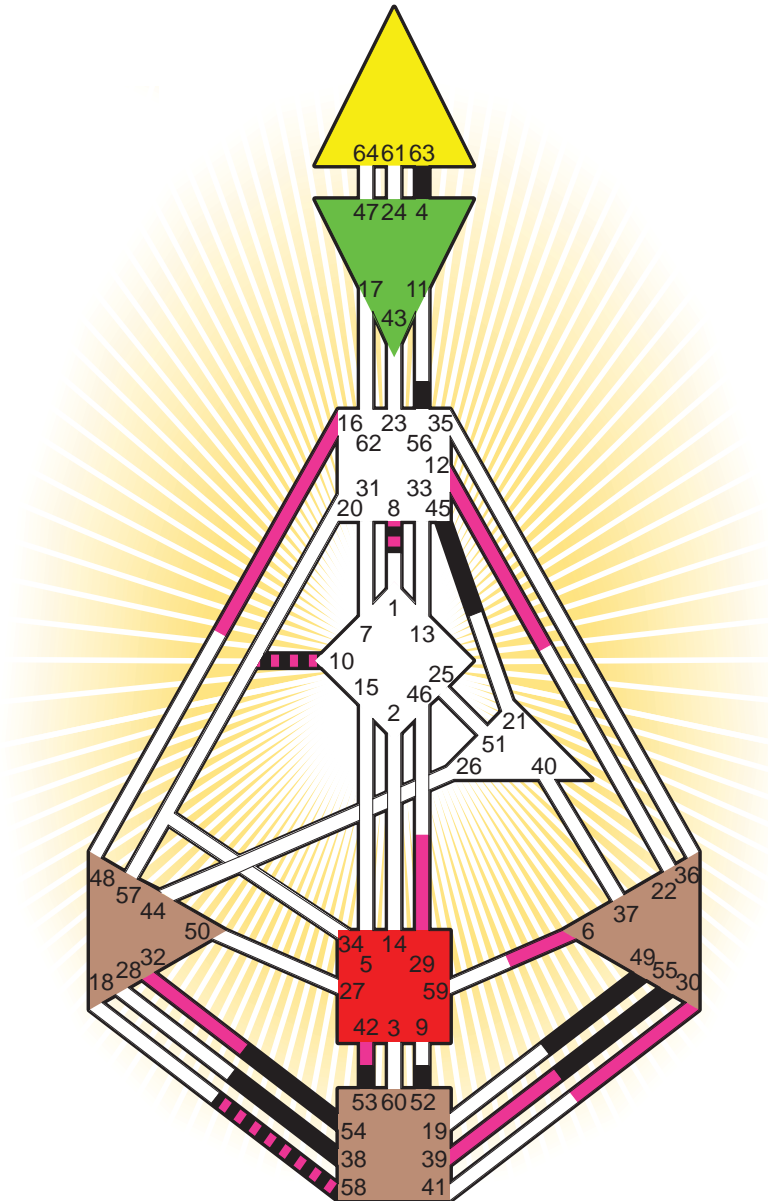

ZEN HUMAN DESIGN

INDIVIDUAL CHART

Albert Hofmann

Personality

Baden, CH
11. January 1906
15:00:00 MET
14:00:00 GMT

Design

16. October 1905
12:19:58 GMT

Rodden Rating **A**

Definition Type

- ☐ No Definition
- ☐ Single Definition
- ☒ Split Definition
- ☐ Triple Split Definition
- ☐ Quadruple Split Definition

Mode

- ☒ To Wait
- ☐ To Do

Defined Centers

- ☐ Throat
- ☐ Ji
- ☒ Sacral
- ☒ Head
- ☐ Heart
- ☒ Root

Awareness

- ☒ Mental (Ajna)
- ☒ Intuitive (Spleen)
- ☒ Emotional (Solar Plexus)

	☉	⊕	☾	♋	♌	♍	♎	♏	♐	♑	♒	♓	
Personality	<u>54.6</u>	<u>53.6</u>	56.6	<u>4.3</u>	49.3	10.1	38.4	<u>63.1</u>	8.3	<u>55.1</u>	58.2	52.6	45.5
Design	<u>32.2</u>	<u>42.2</u>	8.2	<u>29.5</u>	30.5	<u>32.5</u>	6.1	<u>58.3</u>	16.1	<u>30.3</u>	10.3	<u>39.1</u>	12.1