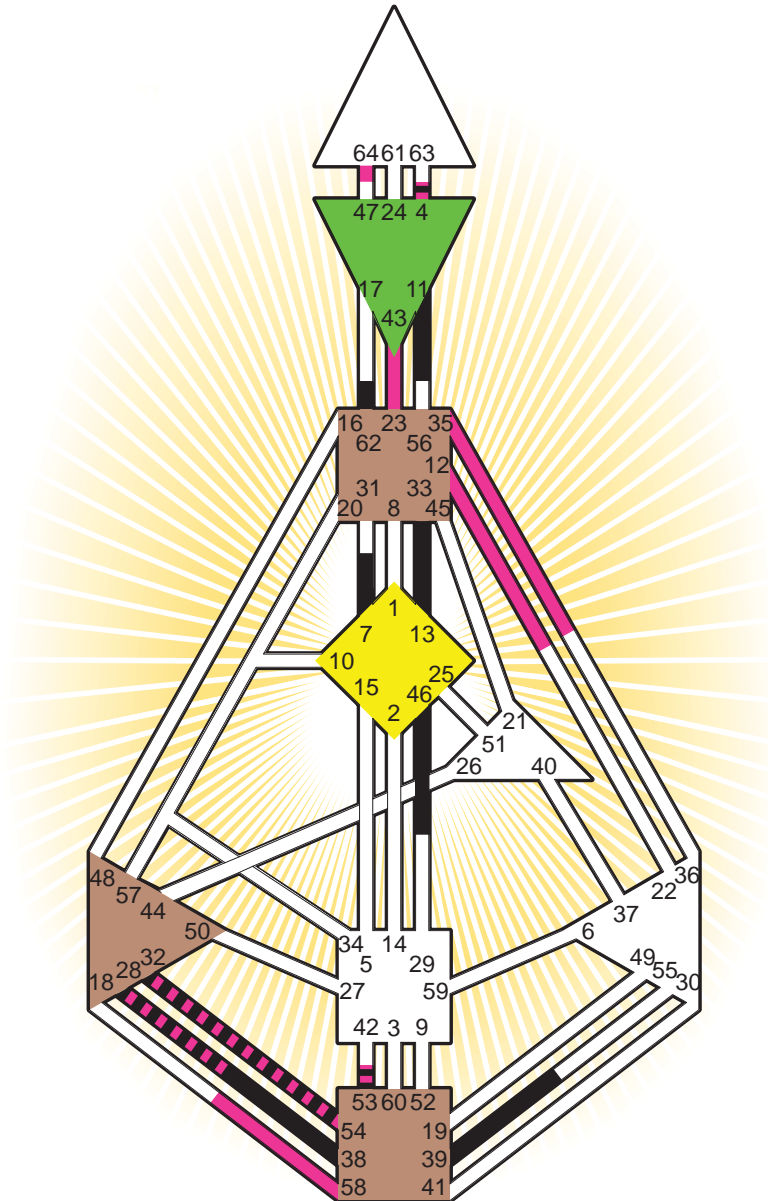

ZEN HUMAN DESIGN

INDIVIDUAL CHART

François Hollande

Personality

Rouen, F
 12. August 1954
 00:10:00 MET
 23:10:00 GMT

Design

11. May 1954
 23:40:57 GMT

Rodden Rating **AA**

Definition Type

- No Definition
- Single Definition
- Split Definition
- Triple Split Definition
- Quadruple Split Definition

Mode

- To Wait
- To Do

Defined Centers

- Throat
- Head
- Ji
- Heart
- Sacral
- Root

Awareness

- Mental (Ajna)
- Intuitive (Spleen)
- Emotional (Solar Plexus)

	☉	⊕	☾	♋	♌	♍	♎	♏	♐	♑	♒	♓	
Personality	7.6	13.6	54.3	38.6	39.6	33.1	46.6	11.5	53.3	28.2	62.5	32.4	4.6
Design	23.2	43.2	64.5	54.2	53.2	23.6	35.5	58.5	12.6	28.4	53.6	32.4	4.4