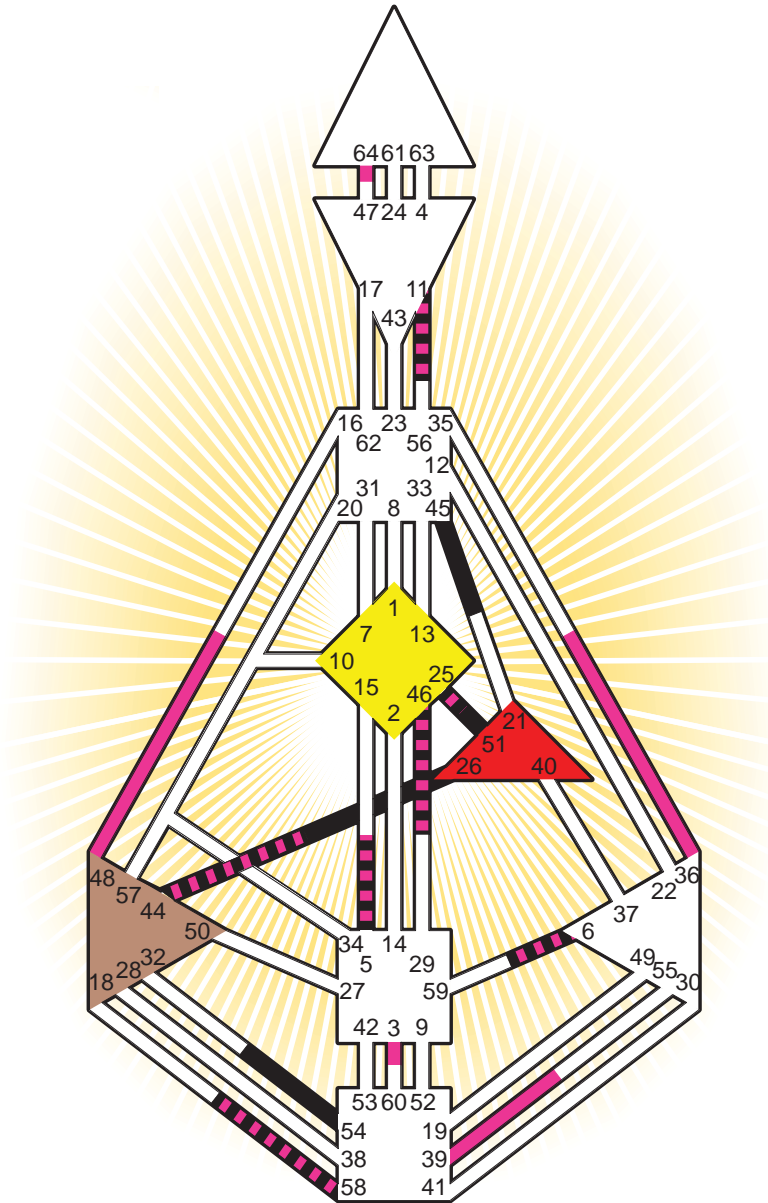

ZEN HUMAN DESIGN

INDIVIDUAL CHART

James Holmes

Personality

La Jolla, CA
 13. December 1987
 07:33:00 PST
 15:33:00 GMT

Design

16. September 1987
 11:51:00 GMT

Rodden Rating **AA**

Definition Type

- No Definition
- Single Definition
- Split Definition
- Triple Split Definition
- Quadruple Split Definition

Mode

- To Wait
- To Do

Defined Centers

- Throat
- Ji
- Sacral
- Head
- Heart
- Root

Awareness

- Mental (Ajna)
- Intuitive (Spleen)
- Emotional (Solar Plexus)

	☉	⊕	☾	♋	♌	♍	♎	♏	♐	♑	♒	♓	
Personality	<u>26.5</u>	45.5	6.1	<u>25.1</u>	46.1	5.5	54.5	<u>44.6</u>	<u>51.5</u>	11.1	11.5	58.4	<u>44.5</u>
Design	6.1	36.1	39.1	<u>25.5</u>	46.5	48.5	46.2	64.5	3.3	5.5	11.1	58.2	<u>44.1</u>