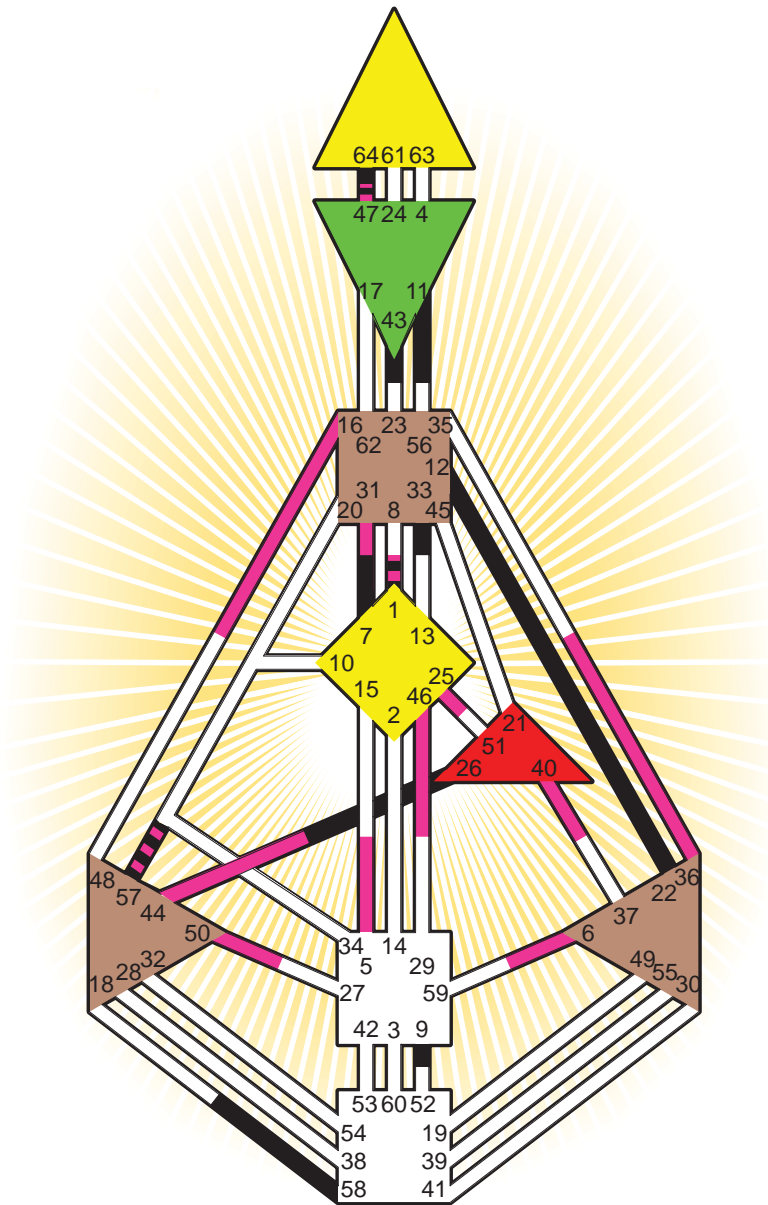

ZEN HUMAN DESIGN

INDIVIDUAL CHART

Katie Holmes

Personality

Toledo, OH
 18. December 1978
 21:32:00 EST
 02:32:00 GMT

Design

22. September 1978
 04:37:53 GMT

Rodden Rating **AA**

Definition Type

- No Definition
- Single Definition
- Split Definition
- Triple Split Definition
- Quadruple Split Definition

Mode

- To Wait
- To Do

Defined Centers

- Throat
- Head
- Ji
- Heart
- Sacral
- Root

Awareness

- Mental (Ajna)
- Intuitive (Spleen)
- Emotional (Solar Plexus)

	☉	⊕	☾	♋	♌	♍	♎	♏	♐	♑	♒	♓	
Personality	11.5	<u>12.5</u>	7.5	47.5	<u>22.5</u>	9.1	1.2	58.2	33.1	<u>64.3</u>	43.1	<u>26.2</u>	57.5
Design	46.1	<u>25.1</u>	16.1	6.5	36.5	<u>47.6</u>	<u>44.5</u>	50.6	<u>31.2</u>	40.2	1.1	5.5	57.1