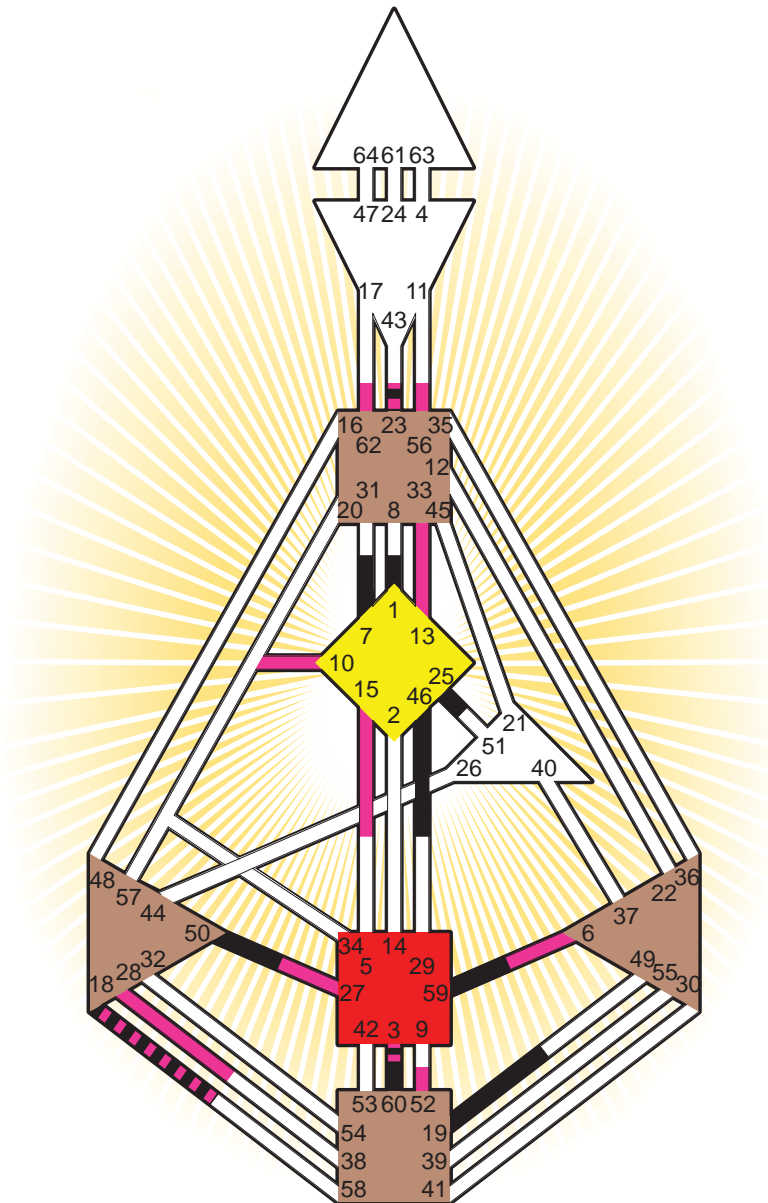

Definition Type

- No Definition
- Single Definition
- Split Definition
- Triple Split Definition
- Quadruple Split Definition

Mode

- To Wait
- To Do

Defined Centers

- Throat
- Head
- Ji
- Heart
- Sacral
- Root

Awareness

- Mental (Ajna)
- Intuitive (Spleen)
- Emotional (Solar Plexus)

| | ☉ | ⊕ | ☾ | ♋ | ♌ | ♍ | ♎ | ♏ | ♐ | ♑ | ♒ | ♓ | |
|-------------|------|------|------|------|------|------|------|------|------|------|------|-----|------|
| Personality | 46.1 | 25.1 | 60.6 | 3.1 | 50.1 | 18.6 | 1.2 | 59.4 | 18.6 | 19.1 | 7.1 | 3.5 | 23.4 |
| Design | 15.3 | 10.3 | 18.1 | 27.3 | 28.3 | 62.5 | 56.5 | 52.1 | 6.1 | 13.1 | 33.1 | 3.5 | 23.4 |