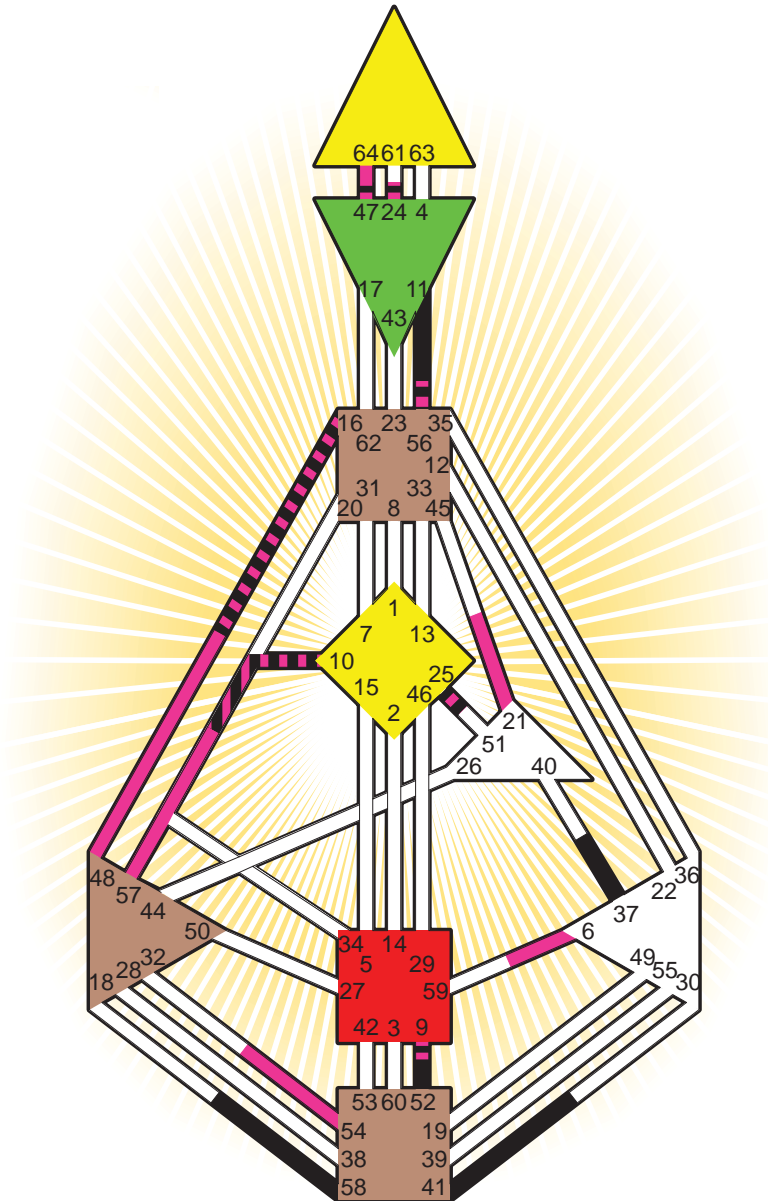

ZEN HUMAN DESIGN

INDIVIDUAL CHART

Anthony Hopkins

Personality

Port Talbot, WL
31. December 1937
09:15:00 GMT
09:15:00 GMT

Design

4. October 1937
23:06:21 GMT

Rodden Rating **A**

Definition Type

- ☐ No Definition
- ☐ Single Definition
- ☒ Split Definition
- ☐ Triple Split Definition
- ☐ Quadruple Split Definition

Mode

- ☒ To Wait
- ☐ To Do

Defined Centers

- Throat
- Head
- Ji
- Heart
- Sacral
- Root

Awareness

- ☒ Mental (Ajna)
- ☐ Intuitive (Spleen)
- ☐ Emotional (Solar Plexus)

	☉	⊕	☾	♋	♌	♍	♎	♏	♐	♑	♒	♓	
Personality	58.6	52.6	11.2	9.1	16.1	58.3	10.3	37.2	41.1	25.1	24.3	47.5	56.4
Design	48.2	21.2	57.2	9.2	16.2	6.3	64.1	10.6	54.4	25.3	24.6	47.3	56.4