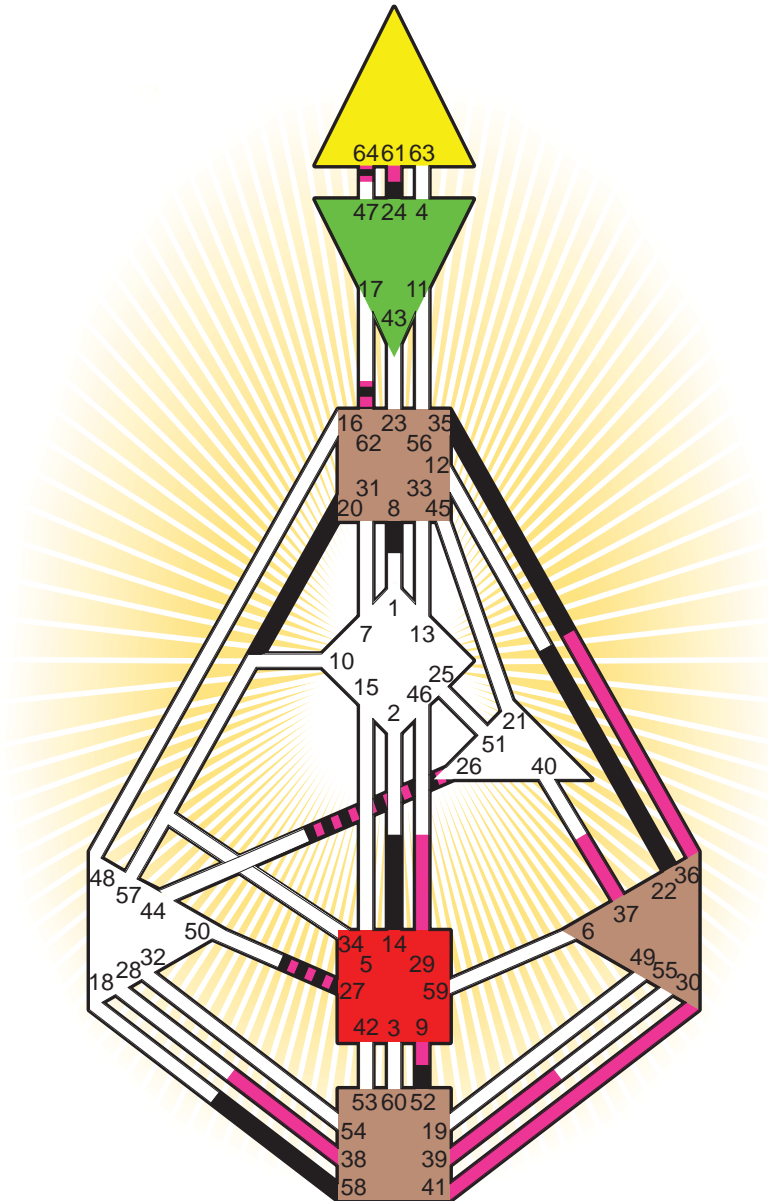

ZEN HUMAN DESIGN

INDIVIDUAL CHART

Dennis Hopper

Personality

Dodge City, KS
 15. May 1936
 20:45:00 CST
 02:45:00 GMT

Design

16. February 1936
 21:23:41 GMT

Rodden Rating **AA**

Definition Type

- No Definition
- Single Definition
- Split Definition
- Triple Split Definition
- Quadruple Split Definition

Mode

- To Wait
- To Do

Defined Centers

- Throat
- Head
- Ji
- Heart
- Sacral
- Root

Awareness

- Mental (Ajna)
- Intuitive (Spleen)
- Emotional (Solar Plexus)

	☉	⊕	☾	♈	♉	♊	♋	♌	♍	♎	♏	♐	♑
Personality	8.1	14.1	22.3	58.1	52.1	35.3	24.6	20.2	26.6	22.4	27.5	64.3	62.6
Design	30.3	29.3	9.6	38.3	39.3	41.1	61.3	36.4	26.4	37.6	27.1	64.5	62.6