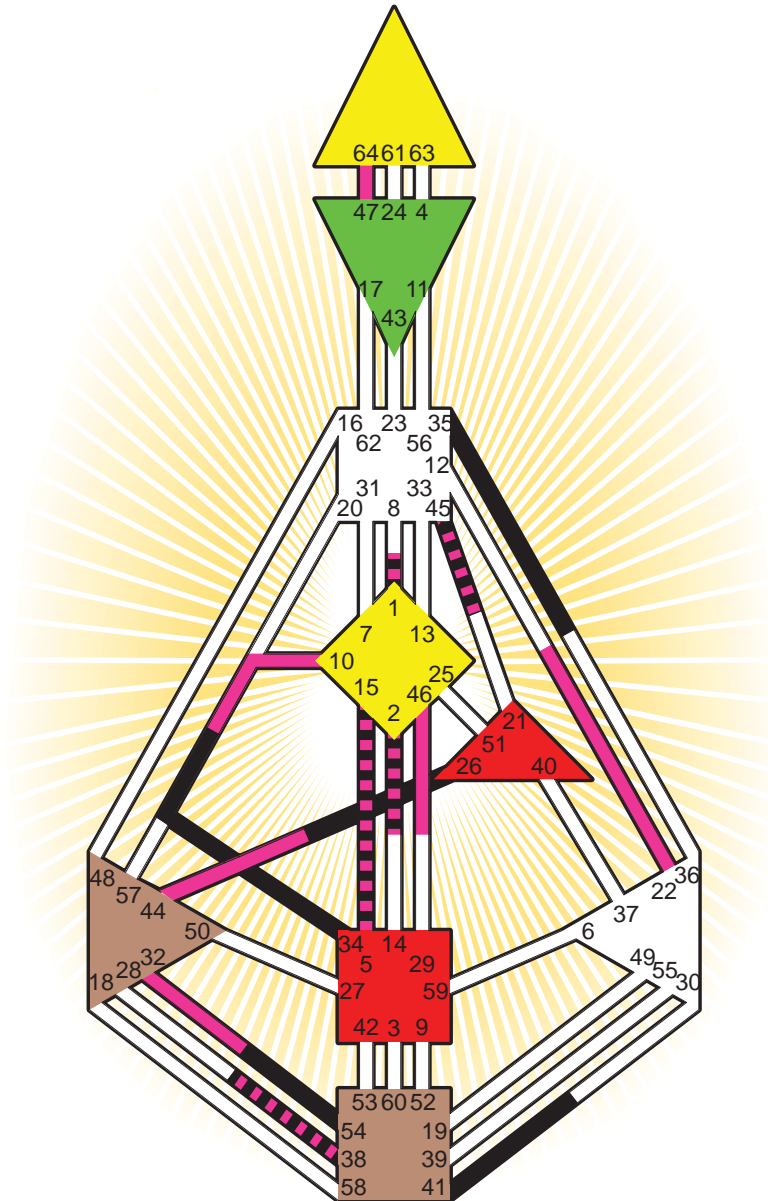

ZEN HUMAN DESIGN

INDIVIDUAL CHART

Odon von Horvath

Personality

Fiume, YU
 9. December 1901
 16:45:00 MET
 15:45:00 GMT

Design

12. September 1901
 09:24:12 GMT

Rodden Rating **A**

Definition Type

- No Definition
- Single Definition
- Split Definition
- Triple Split Definition
- Quadruple Split Definition

Mode

- To Wait
- To Do

Defined Centers

- Throat
- Head
- Ji
- Sacral
- Heart
- Root

Awareness

- Mental (Ajna)
- Intuitive (Spleen)
- Emotional (Solar Plexus)

	☉	⊕	☾	♈	♉	♊	♋	♌	♍	♎	♏	♐	♑
Personality	<u>5.6</u>	<u>35.6</u>	<u>34.1</u>	1.1	2.1	<u>34.5</u>	<u>41.3</u>	<u>38.3</u>	<u>54.2</u>	<u>54.1</u>	<u>26.1</u>	<u>15.3</u>	<u>45.1</u>
Design	<u>47.3</u>	<u>22.3</u>	<u>64.2</u>	1.2	2.2	<u>46.4</u>	<u>32.4</u>	<u>44.1</u>	<u>10.6</u>	<u>38.1</u>	<u>5.2</u>	<u>15.4</u>	<u>45.2</u>