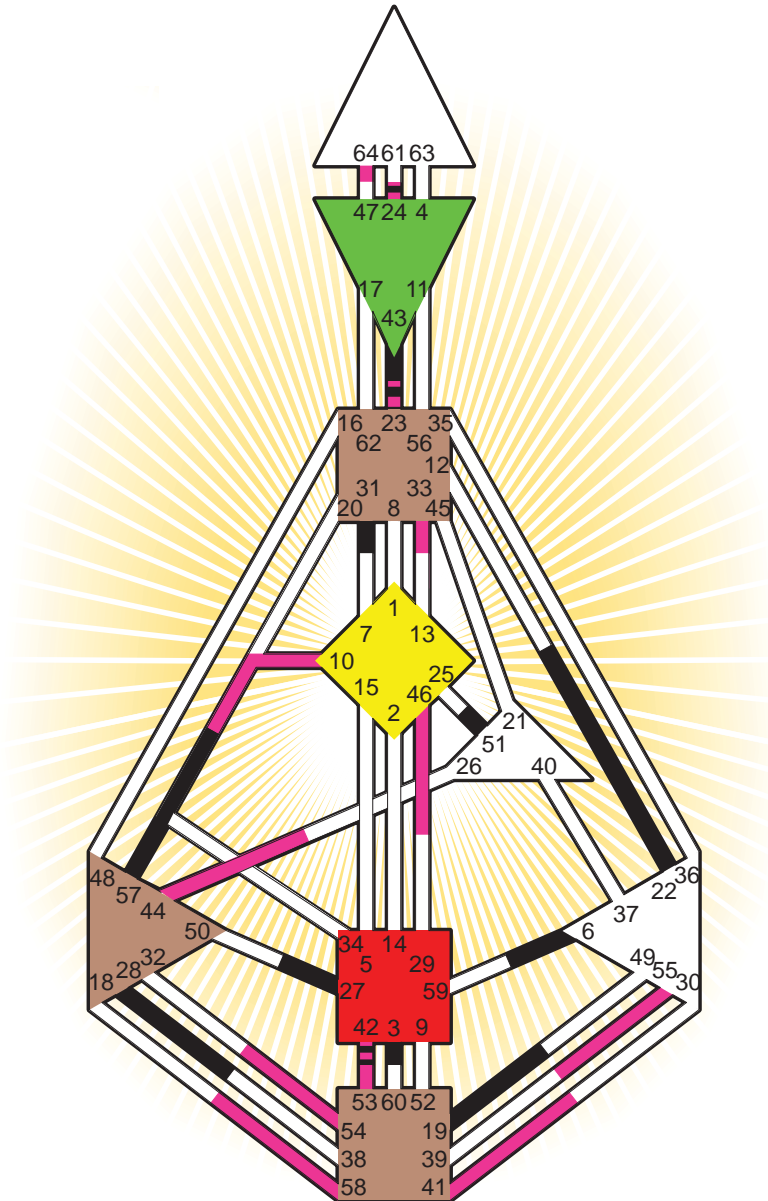

ZEN HUMAN DESIGN

INDIVIDUAL CHART

Harry Houdini

Personality

Budapest, H
 5. April 1874
 04:00:00 LMT
 02:43:40 GMT

Design

7. January 1874
 13:24:25 GMT

Rodden Rating **B**

Definition Type

- No Definition
- Single Definition
- Split Definition
- Triple Split Definition
- Quadruple Split Definition

Mode

- To Wait
- To Do

Defined Centers

- Throat
- Head
- Ji
- Heart
- Sacral
- Root

Awareness

- Mental (Ajna)
- Intuitive (Spleen)
- Emotional (Solar Plexus)

	☉	☊	☋	♈	♉	♊	♋	♌	♍	♎	♏	♐	♑
Personality	51.1	<u>57.1</u>	<u>43.1</u>	27.4	28.4	22.5	<u>42.5</u>	24.4	6.3	19.6	31.5	3.2	<u>23.2</u>
Design	54.3	<u>53.3</u>	64.1	24.6	44.6	<u>10.4</u>	58.3	55.6	46.4	41.2	33.2	<u>42.6</u>	<u>23.2</u>