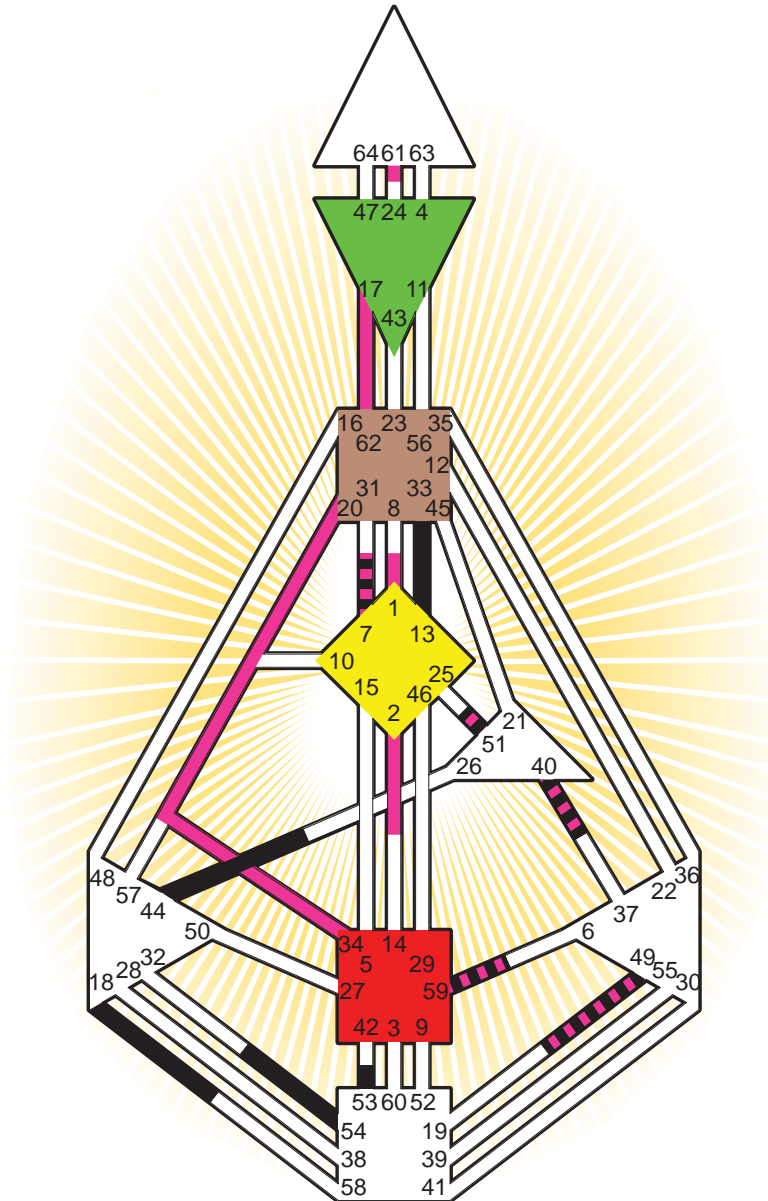

Definition Type

- No Definition
- Single Definition
- Split Definition
- Triple Split Definition
- Quadruple Split Definition

Mode

- To Wait
- To Do

Defined Centers

- Throat
- Head
- Ji
- Heart
- Sacral
- Root

Awareness

- Mental (Ajna)
- Intuitive (Spleen)
- Emotional (Solar Plexus)

	☉	⊕	☾	♋	♌	♍	♎	♏	♐	♑	♒	♓	
Personality	7.4	<u>13.4</u>	51.3	53.6	54.6	40.5	<u>33.4</u>	18.5	51.5	49.2	59.5	44.6	40.6
Design	2.6	1.6	<u>34.4</u>	<u>62.2</u>	61.2	<u>20.1</u>	51.5	7.6	<u>17.5</u>	49.5	59.2	1.1	40.5