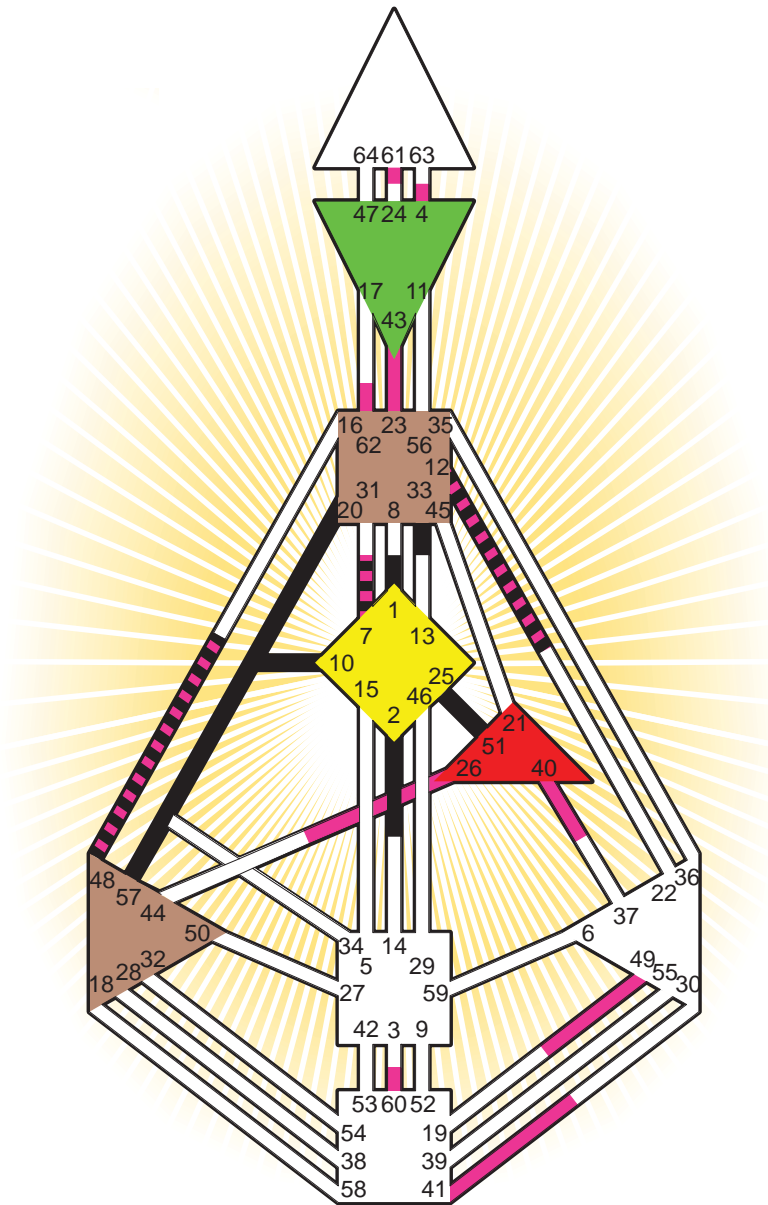

ZEN HUMAN DESIGN

INDIVIDUAL CHART

Ra Uru Hu

Personality

Montreal PQ, CDN
 9. April 1948
 00:14:00 EST
 05:14:00 GMT

Design

12. January 1948
 13:28:24 GMT

Rodden Rating **A**

Definition Type

- No Definition
- Single Definition
- Split Definition
- Triple Split Definition
- Quadruple Split Definition

Mode

- To Wait
- To Do

Defined Centers

- Throat
- Head
- Ji
- Heart
- Sacral
- Root

Awareness

- Mental (Ajna)
- Intuitive (Spleen)
- Emotional (Solar Plexus)

	☉	⊕	☾	♈	♉	♊	♋	♌	♍	♎	♏	♐	♑
Personality	51.5	57.5	51.1	2.1	1.1	25.3	20.6	7.6	10.1	7.3	12.1	48.3	33.6
Design	61.1	62.1	41.3	23.3	43.3	60.1	49.5	40.2	26.1	4.3	12.1	48.4	7.2