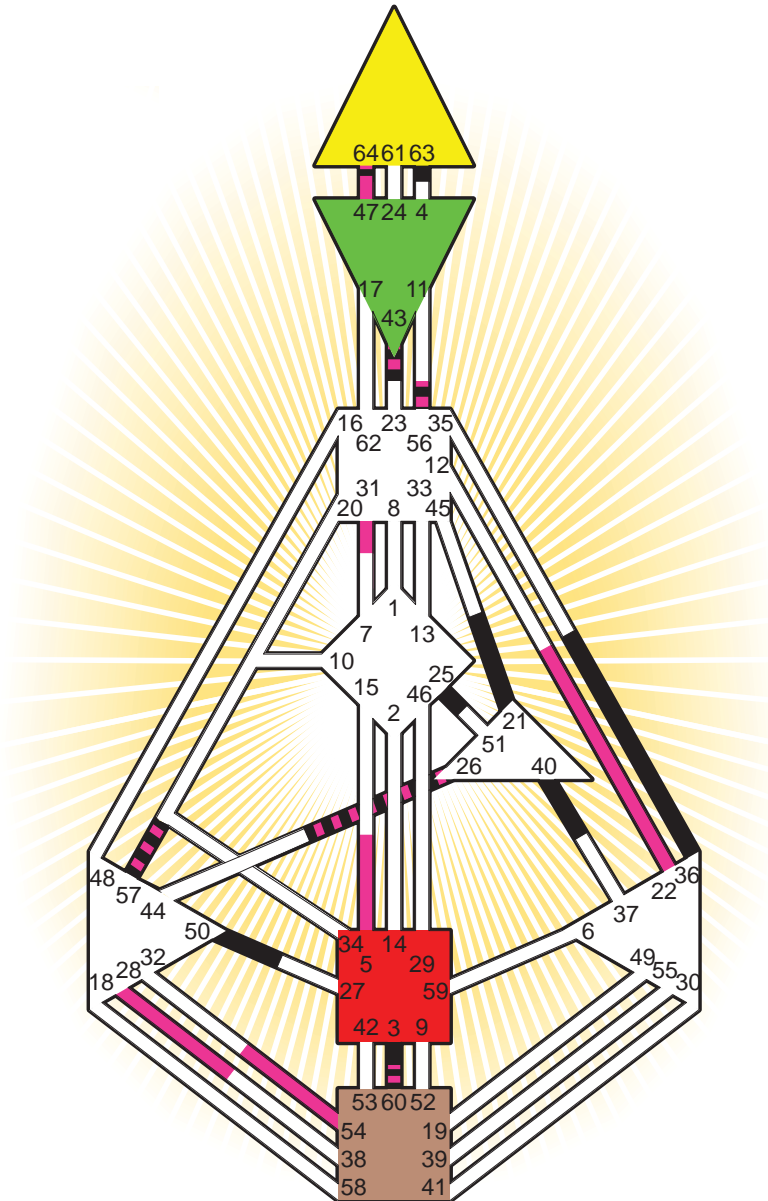

ZEN HUMAN DESIGN

INDIVIDUAL CHART

Kate Hudson

Personality

Los Angeles, CA
 19. April 1979
 10:51:00 PST
 18:51:00 GMT

Design

21. January 1979
 18:18:19 GMT

Rodden Rating **AA**

Definition Type

- No Definition
- Single Definition
- Split Definition
- Triple Split Definition
- Quadruple Split Definition

Mode

- To Wait
- To Do

Defined Centers

- Throat ■ Head
- Ji ■ Heart
- Sacral ■ Root

Awareness

- Mental (Ajna)
- Intuitive (Spleen)
- Emotional (Solar Plexus)

	☉	☊	☾	♋	♌	♍	♎	♏	♐	♑	♒	♓	
Personality	<u>3.3</u>	<u>50.3</u>	<u>60.4</u>	<u>64.6</u>	<u>63.6</u>	<u>25.4</u>	<u>36.4</u>	<u>21.1</u>	<u>56.4</u>	<u>40.2</u>	<u>43.2</u>	<u>26.4</u>	<u>57.3</u>
Design	<u>60.6</u>	<u>56.6</u>	<u>28.3</u>	<u>47.2</u>	<u>22.2</u>	<u>54.5</u>	<u>5.4</u>	<u>60.5</u>	<u>31.3</u>	<u>64.2</u>	<u>43.2</u>	<u>26.3</u>	<u>57.5</u>