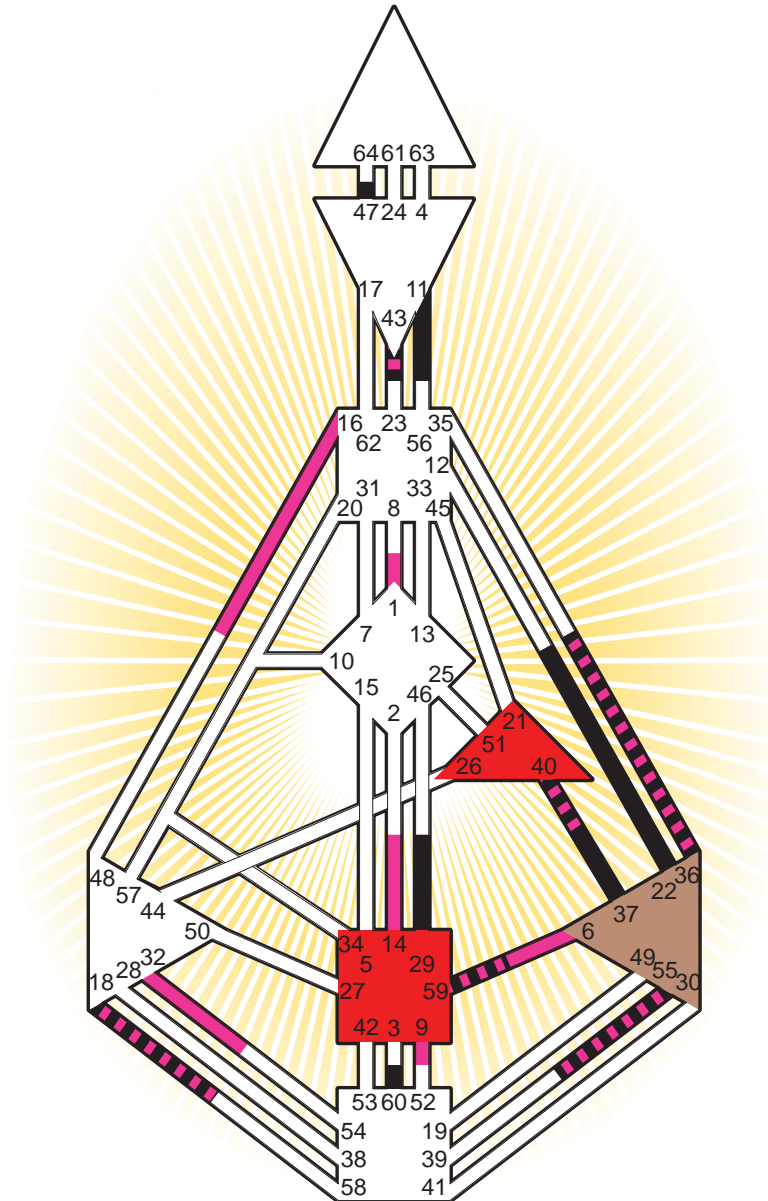

ZEN HUMAN DESIGN

INDIVIDUAL CHART

Victor Hugo

Personality

Besançon, F
26. February 1802
22:30:00 LMT
22:05:52 GMT

Design

2. December 1801
05:52:43 GMT

Rodden Rating **AA**

Definition Type

- ☐ No Definition
- ☒ Single Definition
- ☐ Split Definition
- ☐ Triple Split Definition
- ☐ Quadruple Split Definition

Mode

- ☒ To Wait
- ☐ To Do

Defined Centers

- ☐ Throat
- ☐ Head
- ☐ Ji
- ☒ Heart
- ☒ Sacral
- ☐ Root

Awareness

- ☐ Mental (Ajna)
- ☐ Intuitive (Spleen)
- ☒ Emotional (Solar Plexus)

	☉	⊕	☾	♋	♌	♍	♎	♏	♐	♑	♒	♓	
Personality	<u>37.3</u>	<u>40.3</u>	11.3	22.4	47.4	36.3	55.3	60.5	29.6	<u>59.4</u>	18.3	43.3	55.6
Design	9.5	16.5	32.2	36.5	<u>6.5</u>	14.1	1.2	14.3	<u>59.6</u>	<u>40.2</u>	18.3	43.2	55.4