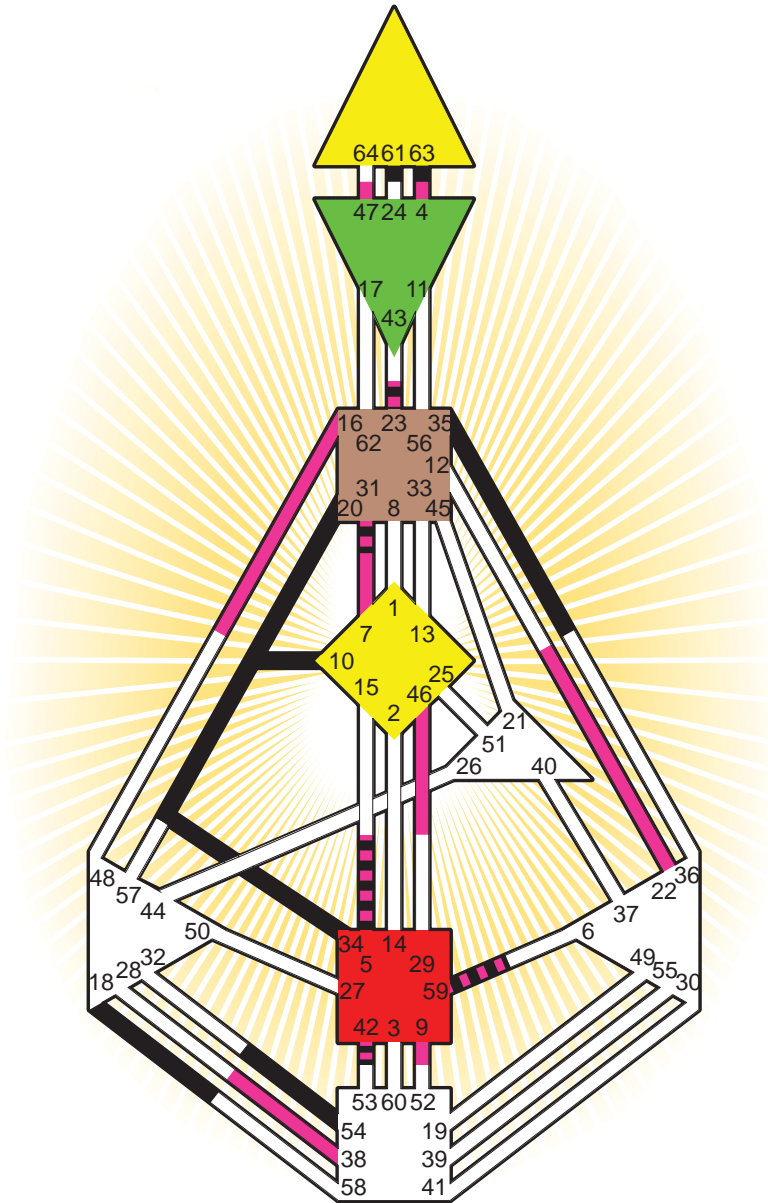

ZEN HUMAN DESIGN

INDIVIDUAL CHART

Johan Huizinga

Personality

Groningen, NL
7. December 1872
13:30:00 LMT
13:03:48 GMT

Design

10. September 1872
06:05:48 GMT

Rodden Rating **AA**

Definition Type

- ☐ No Definition
- ☐ Single Definition
- ☒ Split Definition
- ☐ Triple Split Definition
- ☐ Quadruple Split Definition

Mode

- ☐ To Wait
- ☒ To Do

Defined Centers

- ☒ Throat
- ☒ Head
- ☒ Ji
- ☐ Heart
- ☒ Sacral
- ☐ Root

Awareness

- ☒ Mental (Ajna)
- ☐ Intuitive (Spleen)
- ☐ Emotional (Solar Plexus)

	☉	⊕	☾	♋	♌	♍	♎	♏	♐	♑	♒	♓	
Personality	5.5	35.5	<u>63.6</u>	20.4	34.4	<u>10.5</u>	61.2	18.4	59.2	54.5	<u>31.4</u>	42.4	23.1
Design	47.1	22.1	5.3	16.2	9.2	59.3	46.6	<u>7.2</u>	<u>4.1</u>	38.6	<u>31.3</u>	42.6	23.2