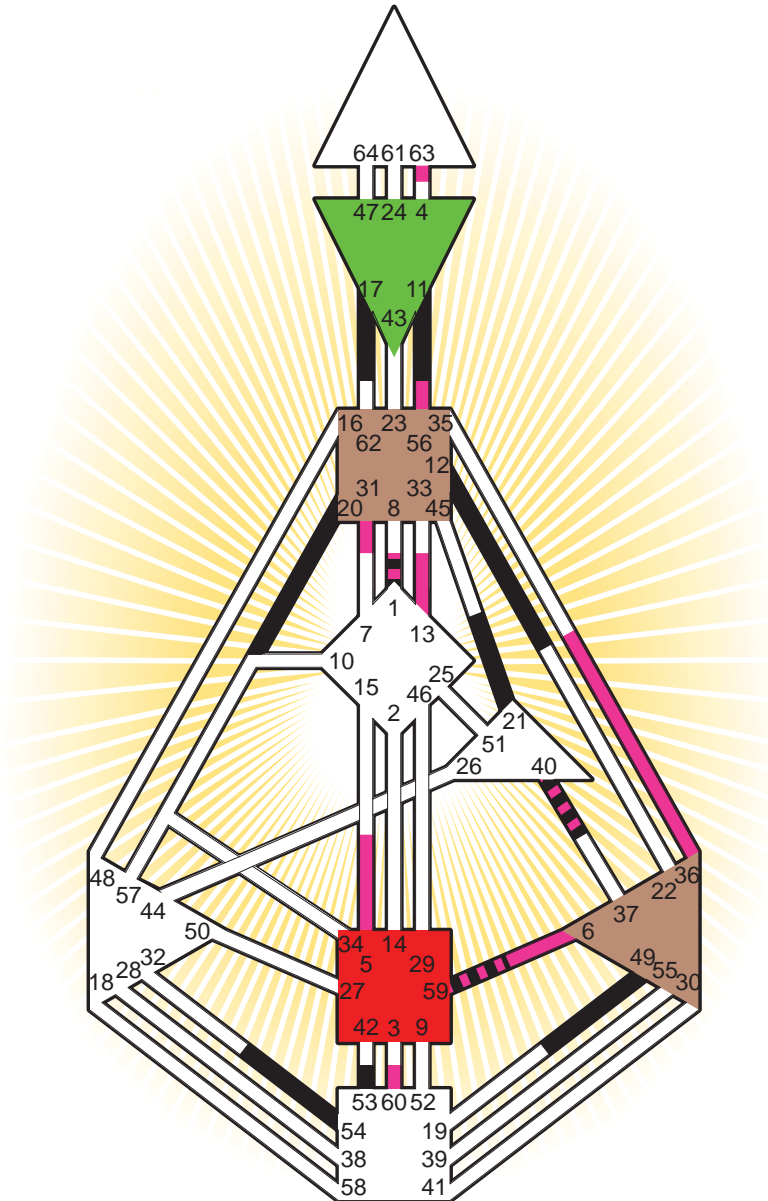

ZEN HUMAN DESIGN

INDIVIDUAL CHART

Helen Hunt

Personality

Culver City, CA
 15. June 1963
 12:55:00 PDT
 19:55:00 GMT

Design

17. March 1963
 07:28:00 GMT

Rodden Rating **AA**

Definition Type

- No Definition
- Single Definition
- Split Definition
- Triple Split Definition
- Quadruple Split Definition

Mode

- To Wait
- To Do

Defined Centers

- Throat
- Head
- Ji
- Heart
- Sacral
- Root

Awareness

- Mental (Ajna)
- Intuitive (Spleen)
- Emotional (Solar Plexus)

	☉	⊕	☾	♋	♌	♍	♎	♏	♐	♑	♒	♓	
Personality	12.2	<u>11.2</u>	17.3	53.6	54.6	20.1	20.4	40.1	21.6	49.5	<u>59.2</u>	1.1	40.5
Design	36.4	<u>6.4</u>	5.2	<u>56.2</u>	60.2	63.3	13.2	31.4	36.4	13.6	<u>59.3</u>	1.3	40.6